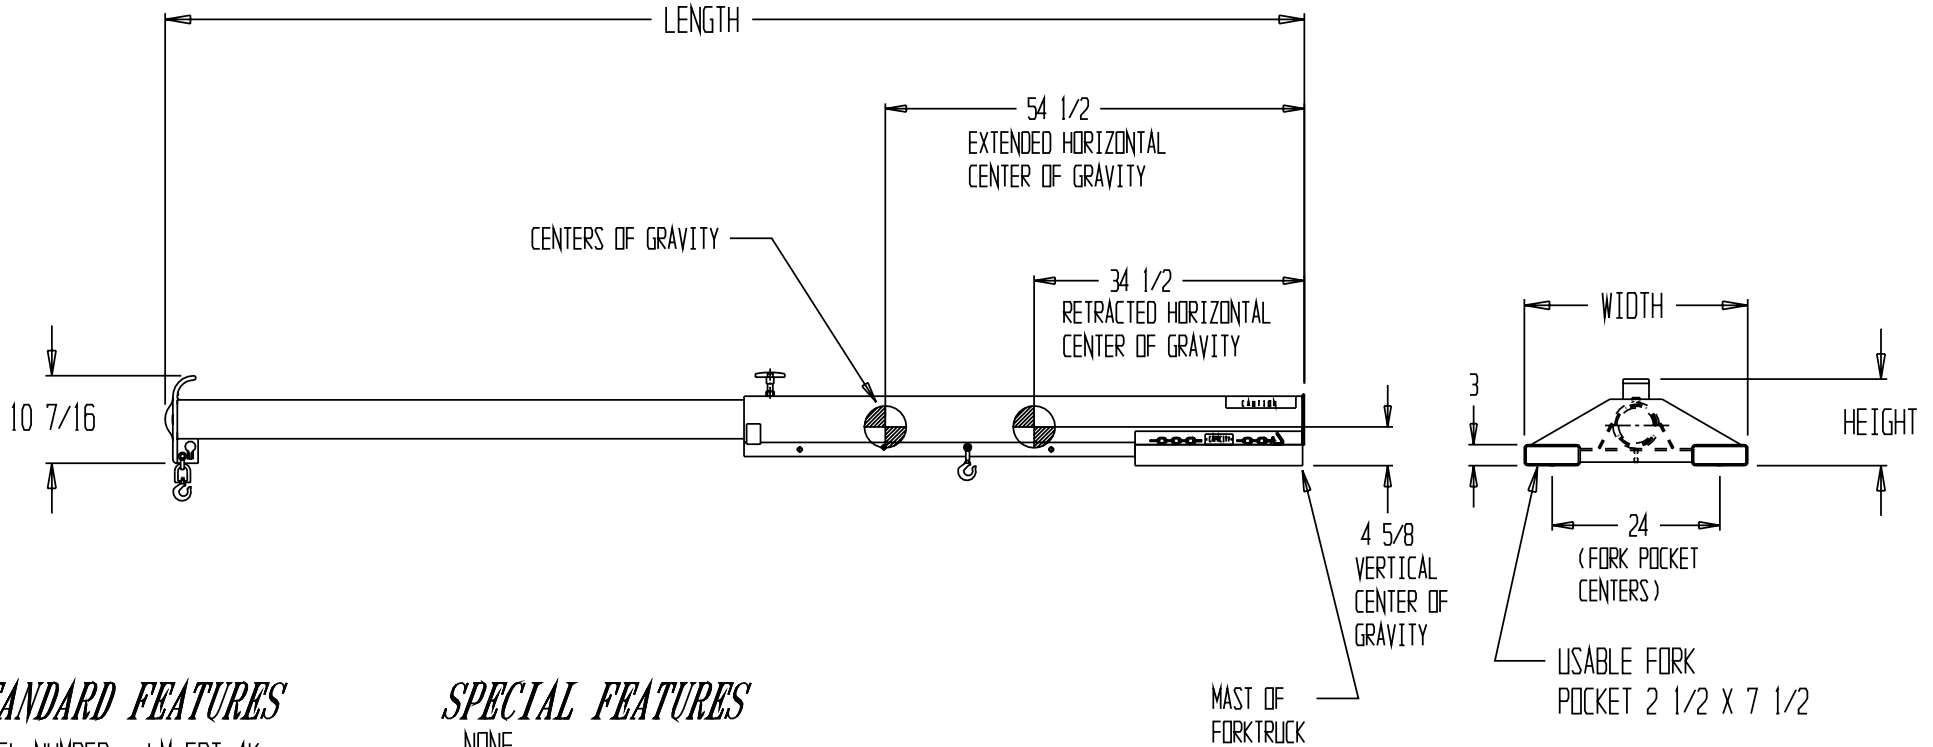

TELESCOPING ECONOMY BOOM LM-EBT-4K

STANDARD FEATURES

MODEL NUMBER: LM-EBT-4K
 CAPACITY: 4,000 LBS
 WEIGHT / LOST LOAD - 350 LBS
 HEIGHT - 11"
 LENGTH (EXTENDED) - 147" (RETRACTED) - 84"
 WIDTH - 32 1/4"
 USABLE FORK POCKET - 2 1/2 X 7 1/2
 24" FORK POCKET CENTERS
 36" MINIMUM HOOK POINT
 144" MAXIMUM HOOK POINT
 EFFECTIVE THICKNESS: LESS THAN 1"

*--MAXIMUM SINGLE HOOK CAPACITIES

DISTANCE	36"	48"	60"	72"	84"	96"	108"	120"	132"	144"
CAPACITY*	4000	3750	3500	3250	3000	2750	2500	2250	2000	1750

DISTRIBUTOR'S NAME: T & S EQUIPMENT		P.O.#: _
DRAWN BY: _		DATE: _
REFERENCE: -		SALES: _
-		DRWG./FILE NAME: 08-007-001

scale: 1:24