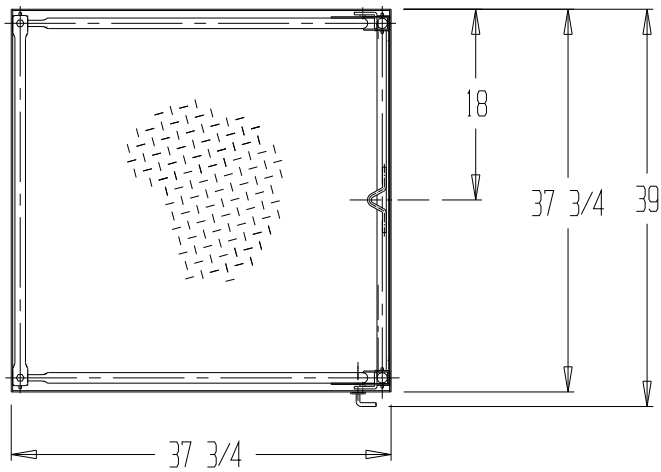

FOLD DOWN WORK PLATFORM, WP-3737-FD

STANDARD FEATURES

MODEL NUMBER: WP-3737-FD

CAPACITY: 600 LBS.

OVERALL SIZE: 39" W x 37 3/4" L x 81 1/4" H

PLATFORM SIZE: 37 3/4" W x 37 3/4" L x 5 1/2" H

USABLE FORK POCKETS: 8 1/4" x 3 3/4"

STANDARD TINE LOCK & SAFETY CHAIN

OVERALL FOLD DOWN SIZE: 39 1/2" W x 37 3/4" L x 11 5/8" H

SPECIAL FEATURES

NONE

NEVER EXCEED LOAD CENTER RATING PER FORK TRUCK MANUFACTURER'S GUIDELINES. DO NOT USE THIS FORK ATTACHMENT IF LOAD WILL EXCEED FORK TRUCK MANUFACTURER'S LOAD CENTER RATING.