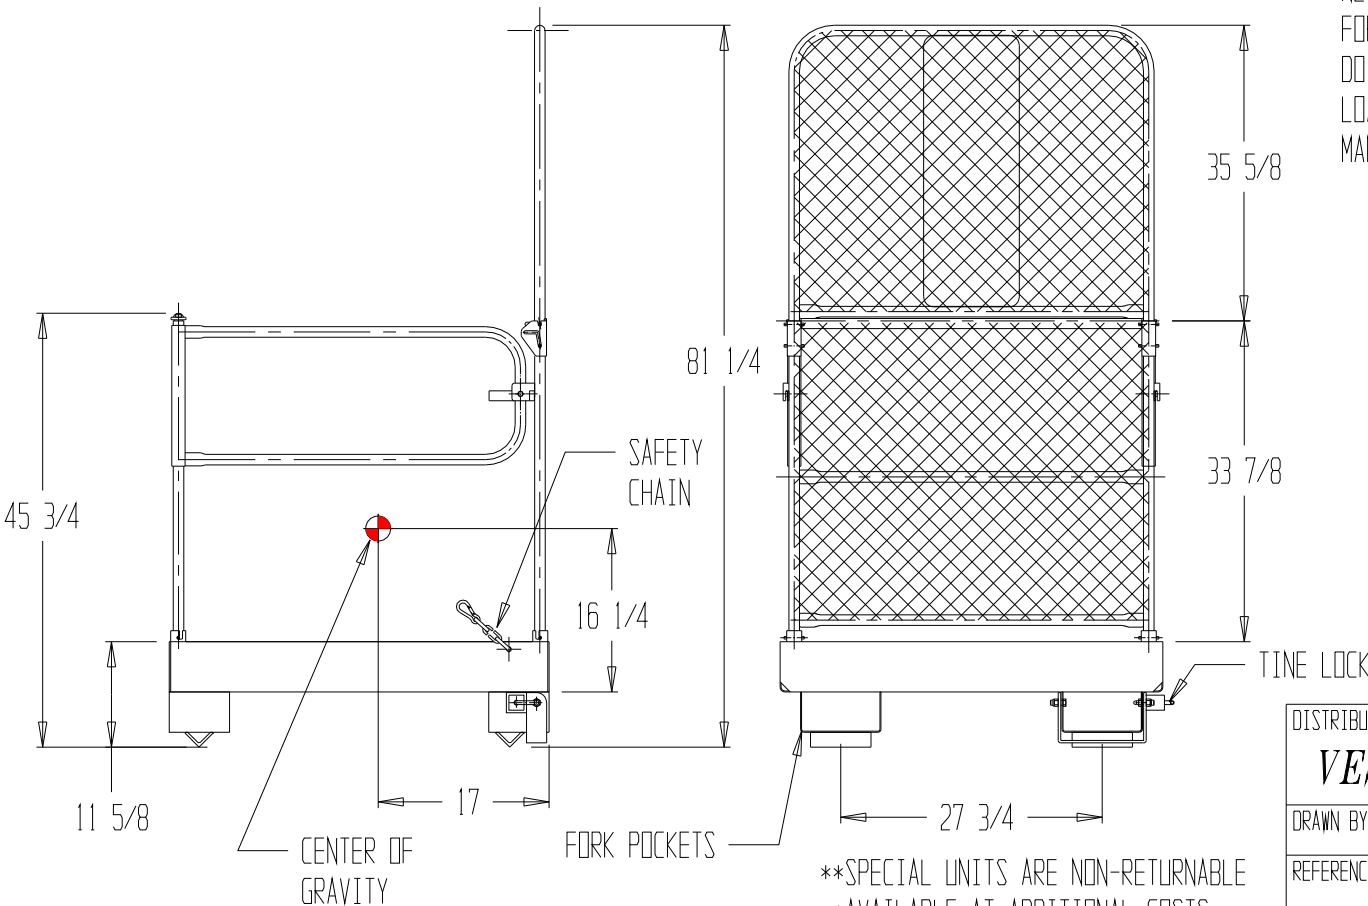

APPROVAL

I, the undersigned, hereby approve this print
☐ As drawn   ☐ As marked
This includes my approval of design & dimensions.
Signed: _____
Date: _____

**SPECIAL UNITS ARE NON-RETURNABLE
*AVAILABLE AT ADDITIONAL COSTS

DISTRIBUTOR'S NAME: VESTIL MANUFACTURING		P.O.#: _
DRAWN BY: SR		W.O.#: _
DATE: 7-22-05		SALES: _
REFERENCE: -	SCALE: NOT TO SCALE	DRWG./FILE NAME: 14-007-078