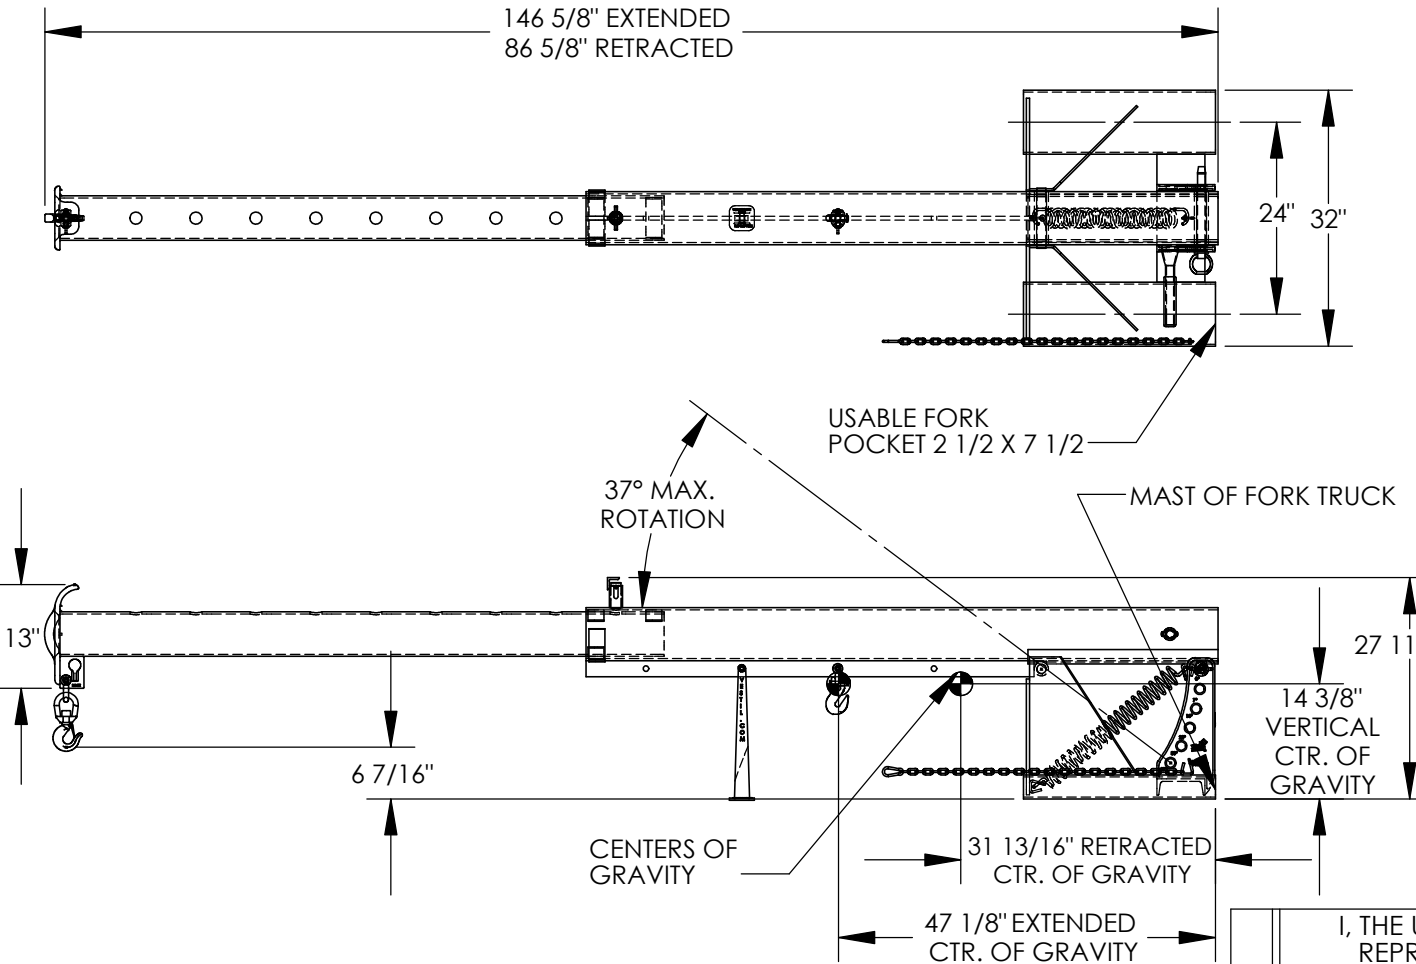

ORBIT TELESCOPING BOOM - LM-OBT-4-24

APPROX WEIGHT: 435.02 lbs.
DOES NOT INCLUDE WEIGHT OF POWER OR PACKAGING!!!

STANDARD FEATURES

- MODEL NUMBER: LM-OBT-4-24
- CAPACITY: 4,000 LBS
- LOST LOAD - 445 LBS
- MAXIMUM TILTING ANGLE: 37°
- OVERALL HEIGHT - 27 11/16"
- HEIGHT (MAX. TILTED) - 99 1/2"
- LENGTH (RETRACTED) - 86 5/8"
- LENGTH (EXTENDED) - 146 5/8"
- STORAGE LENGTH (RETRACTED)- 83 7/8"
- OVERALL WIDTH - 32"
- 36" MINIMUM HOOK POINT
- 144" MAXIMUM HOOK POINT
- HOOK HEIGHT - 6 7/16"
- HOOK HEIGHT (MAX. TILTED) - 78 5/16"
- USABLE FORK POCKET - 2 1/2 x 7 1/2
- 24" FORK POCKET CENTERS
- EFFECTIVE THICKNESS: LESS THAN 1"

3D ROTATED VIEW SHOWN FOR REFERENCE

*--MAXIMUM SINGLE HOOK CAPACITIES

| | | | | | | | | | | |
|----------|------|------|------|------|------|------|------|------|------|------|
| DISTANCE | 36" | 48" | 60" | 72" | 84" | 96" | 108" | 120" | 132" | 144" |
| CAPACITY | 4000 | 3750 | 3500 | 3250 | 3000 | 2750 | 2500 | 2250 | 2000 | 1750 |

ALL GRAPHICS PROVIDED ARE FOR REFERENCE ONLY. IF CERTAIN DIMENSIONS ARE CRITICAL PLEASE VERIFY THOSE DIMENSIONS WITH YOUR SALESPERSON

NEVER EXCEED LOAD CENTER RATING PER FORK TRUCK MANUFACTURER'S GUIDELINES. DO NOT USE THIS FORK TRUCK ATTACHMENT IF LOAD WILL EXCEED FORK TRUCK MANUFACTURER'S LOAD CENTER RATING.

DRAWN BY: ND DATE: 7/2/07

REFERENCE: X SCALE: 1:24 FILE NAME:

QUOTED LEAD TIME: X QUOTE # X 08-007-140