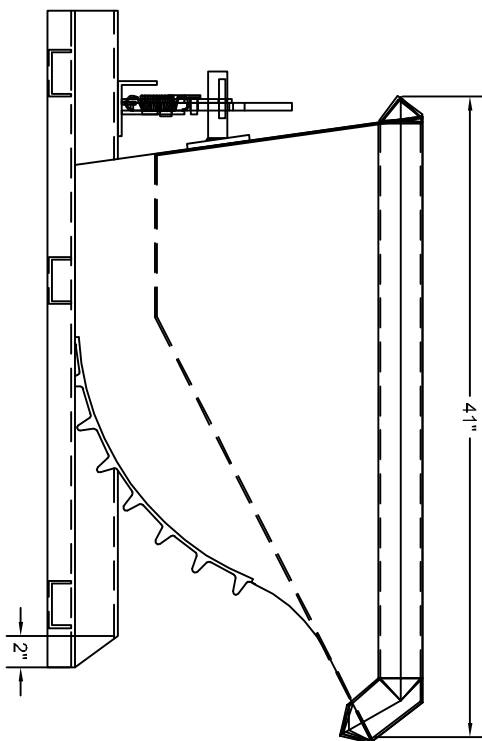

GS-07F-0370U
CCR: 4BFN4
Tax ID: 20-2807145
DUNS: 600809656
Email: Jackie@sodyinc.com

PO Box 866
Brookfield WI 53008
PH: 262-521-5730
FX: 262-521-5733

Apex 1/4 Cu. Yd. Medium Duty Self Dumping Hopper

- **Model: MD25**
- **Capacity: 2,000 lbs**
- **Overall length: 46.5"**
- **Overall height: 24"**
- **Overall Width: 33.5"**
- **10 Gauge bucket**
- **7 Gauge base**
- **Standard color: Yellow**
- **Fork pocket base**

Drawn By S. SILOY	Checked By	Approved By - Date	AutocAD Drawing	Date 10/26/2009	Scale NTS
APEX					
Bulk Handlers					
1/4 CU. YD. LIFT TRUCK HOPPER					
HD-MD25					
Revision B			Sheet 1 OF 1		