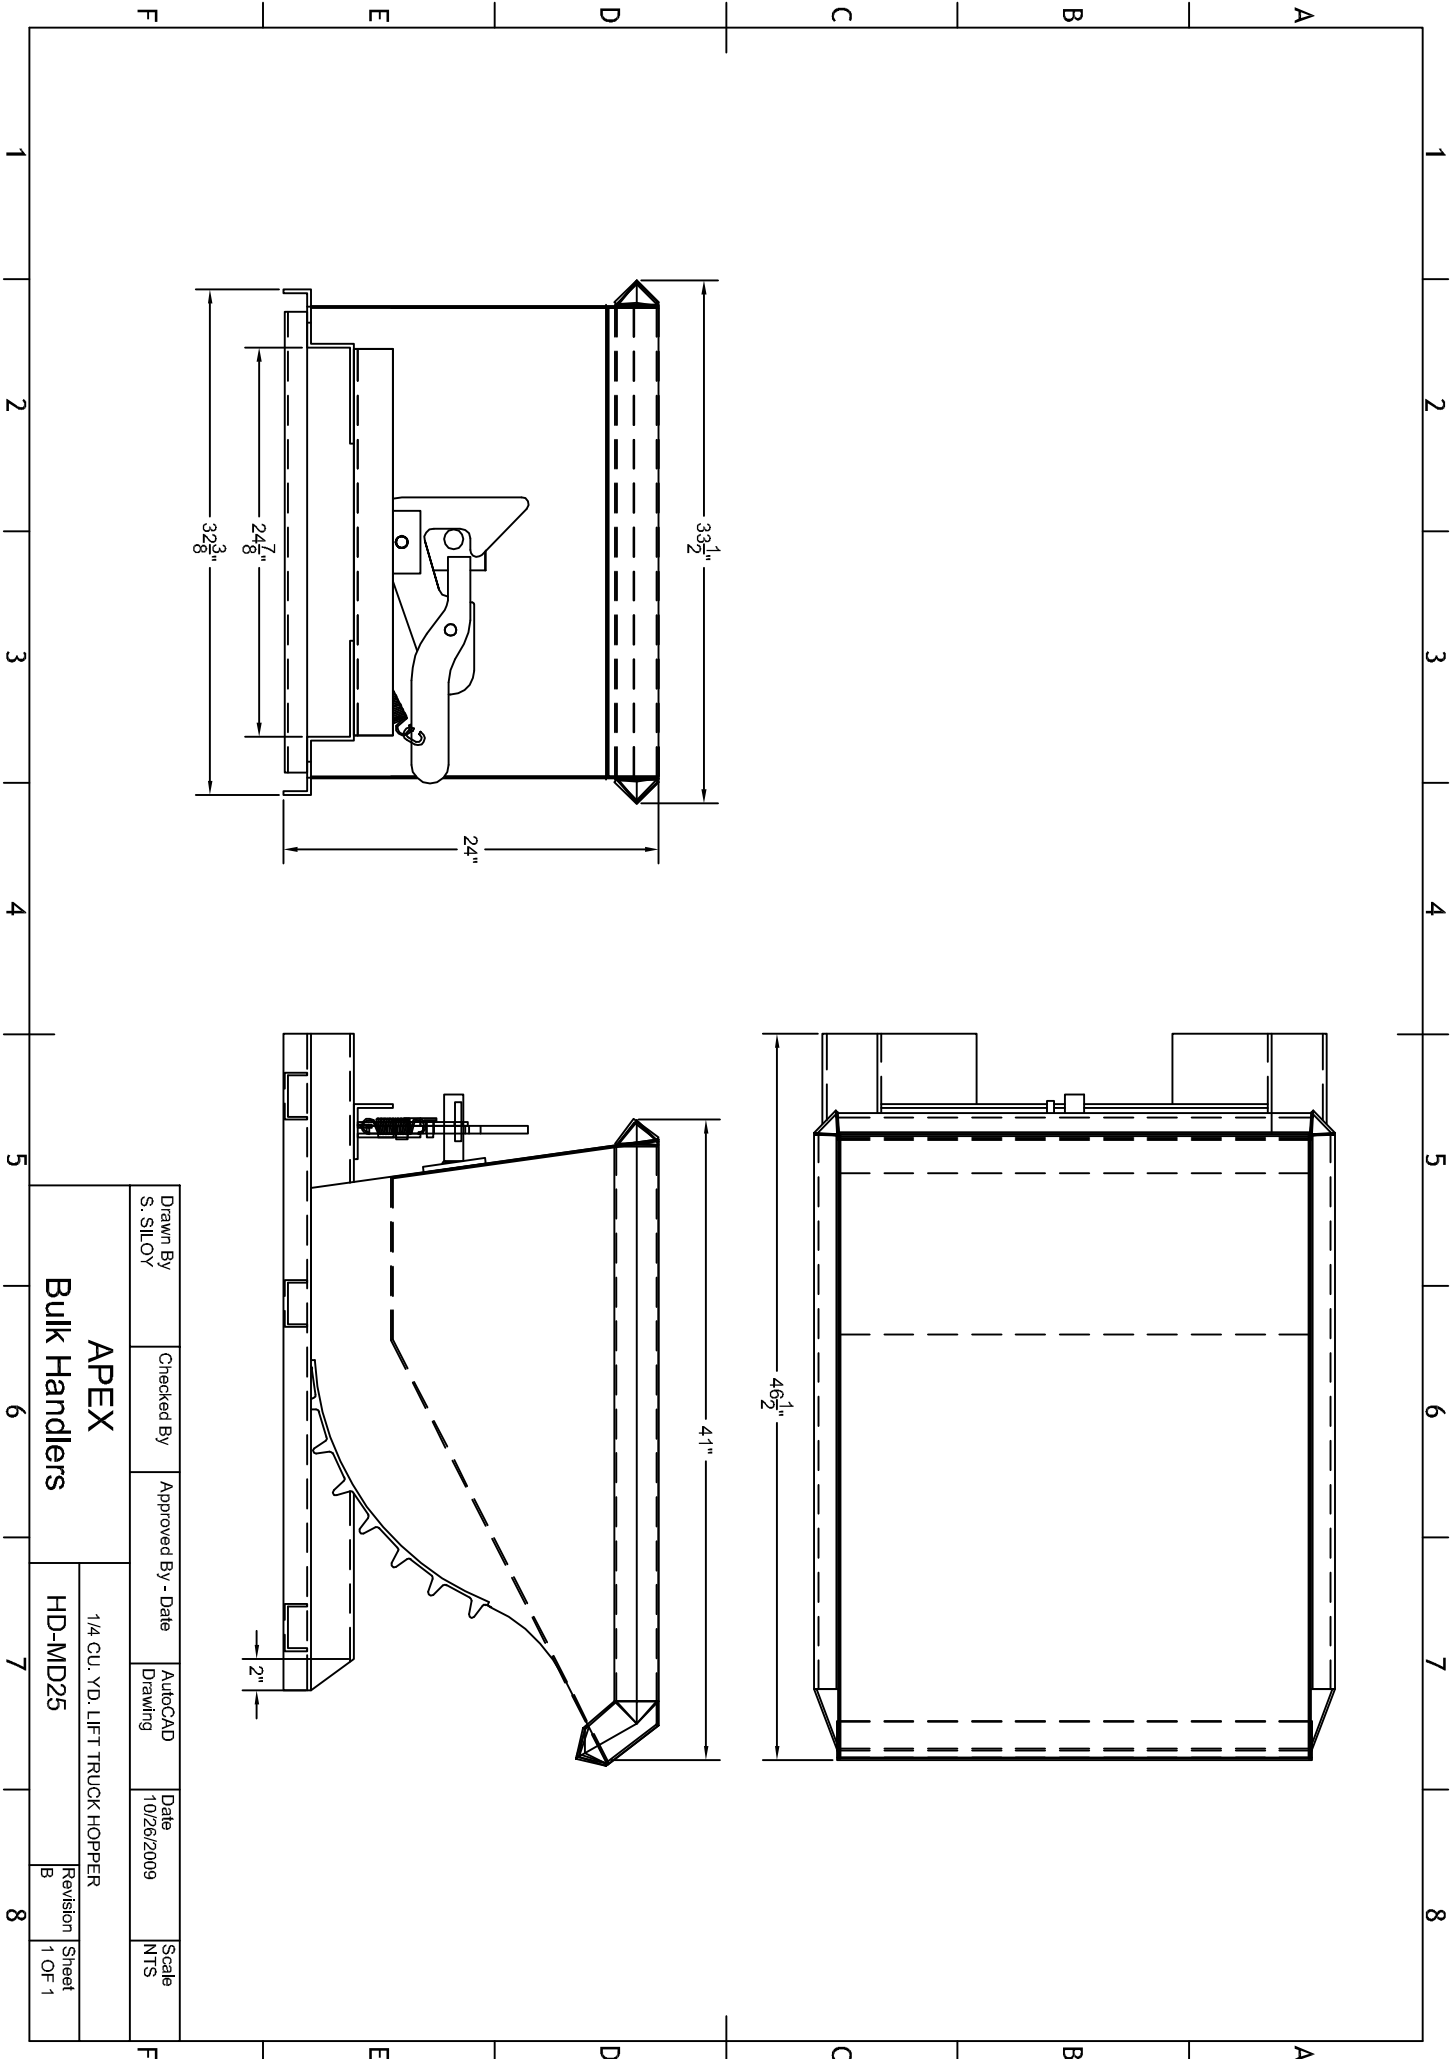

GS-07F-0370U
CCR: 4BFN4
Tax ID: 20-2807145
DUNS: 600809656
Email: Jackie@sodyinc.com

PO Box 866
Brookfield WI 53008
PH: 262-521-5730
FX: 262-521-5733

Apex 1/4 Cu. Yd. Medium Duty Self Dumping Hopper

- **Model: MD25**
- **Capacity: 2,000 lbs**
- **Overall length: 46.5"**
- **Overall height: 24"**
- **Overall Width: 33.5"**
- **10 Gauge bucket**
- **7 Gauge base**
- **Standard color: Yellow**
- **Fork pocket base**

Drawn By S. SILOY	Checked By	Approved By - Date	AutocAD Drawing	Date 10/26/2009	Scale NTS
APEX					
Bulk Handlers					
1/4 CU. YD. LIFT TRUCK HOPPER					
HD-MD25					
Revision B			Sheet 1 OF 1		