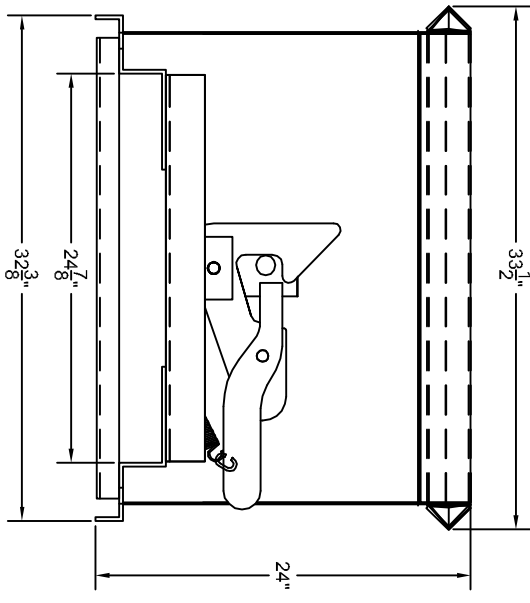

GS-07F-0370U
CCR: 4BFN4
Tax ID: 20-2807145
DUNS: 600809656
Email: Jackie@sodyinc.com

PO Box 866
Brookfield WI 53008
PH: 262-521-5730
FX: 262-521-5733

Apex 1/4 Cu. Yd. Medium Duty Self Dumping Hopper

- **Model: MD25**
- **Capacity: 2,000 lbs**
- **Overall length: 46.5"**
- **Overall height: 24"**
- **Overall Width: 33.5"**
- **10 Gauge bucket**
- **7 Gauge base**
- **Standard color: Yellow**
- **Fork pocket base**

Drawn By S. SILOY	Checked By	Approved By - Date	AutocAD Drawing	Date 10/26/2009	Scale NTS
APEX					
Bulk Handlers					
1/4 CU. YD. LIFT TRUCK HOPPER					
HD-MD25					
Revision B			Sheet 1 OF 1		