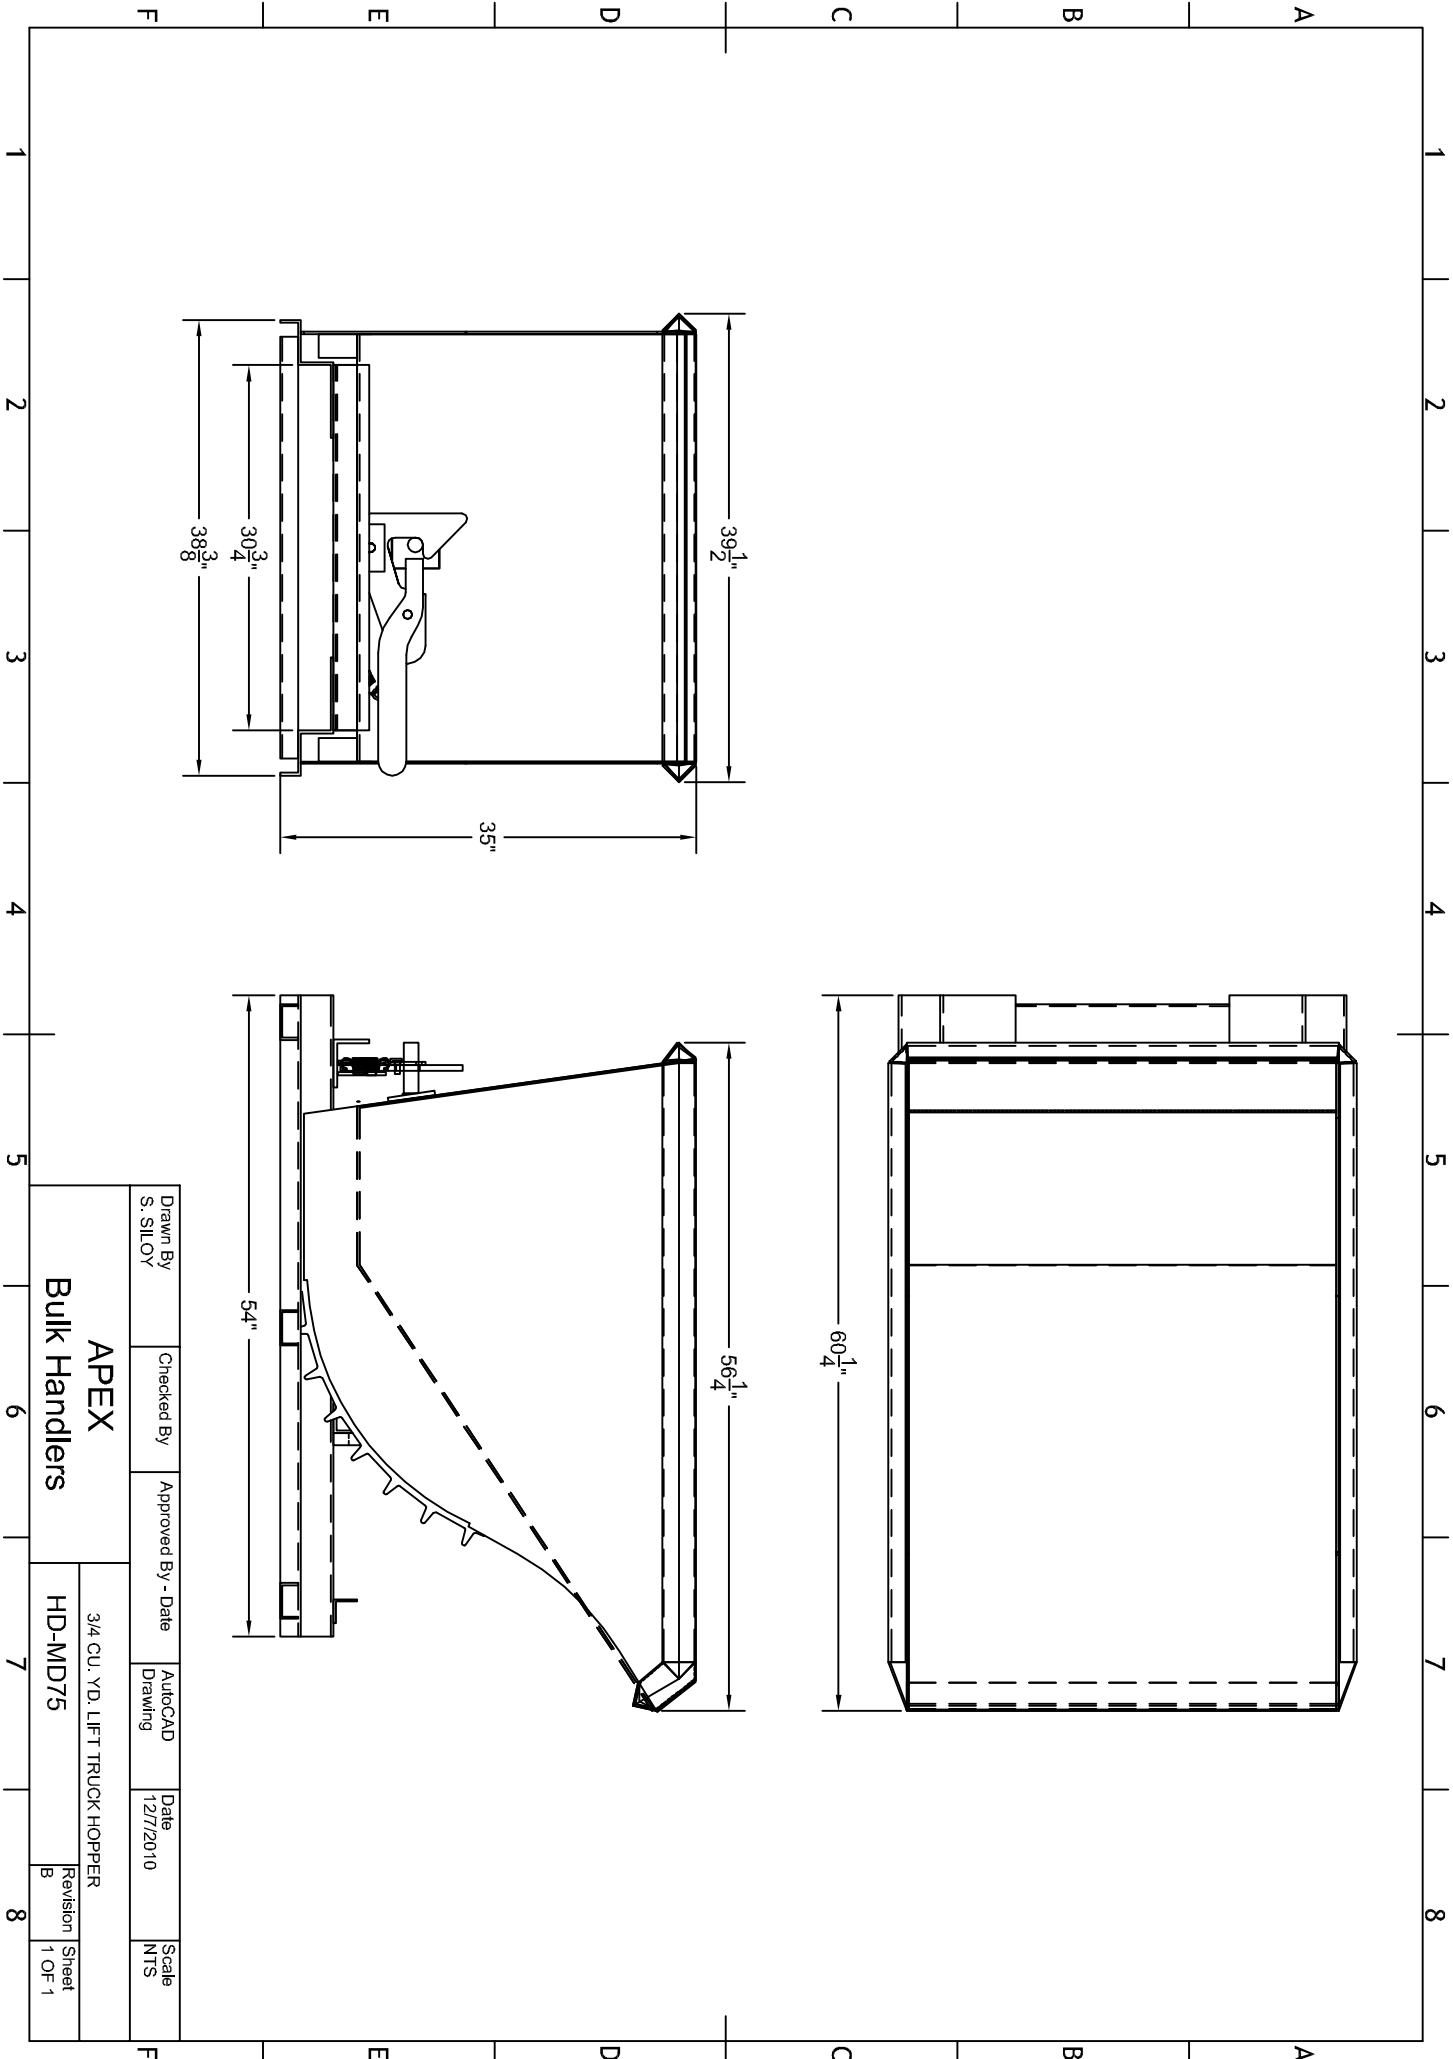

## Apex 3/4 Cu. Yd. Heavy Duty Self Dumping Hopper

- **Model: HD75**
- **Capacity: 5,000 lbs**
- **Overall length: 60.25"**
- **Overall height: 35"**
- **Overall Width: 39.5"**
- **7 Gauge bucket**
- **1/4" steel base**
- **Standard color: Yellow**
- **Fork pocket base**