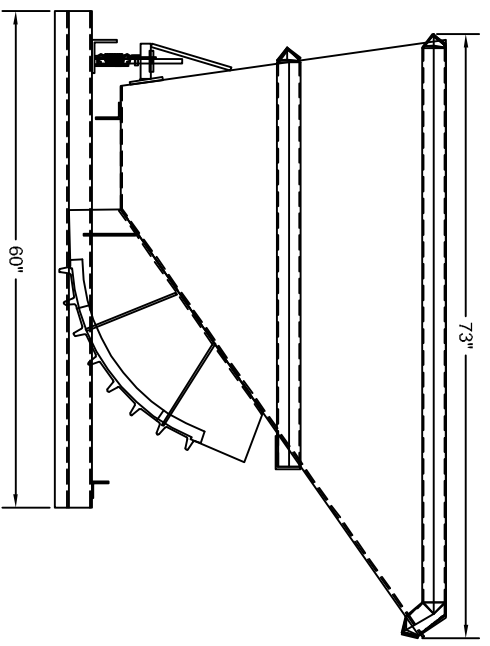

FX: 262-521-5733

Apex 5 Cu. Yd. Heavy Duty Self Dumping Hopper

- **Model: HD500**
- **Capacity: 8,000 lbs**
- **Overall length: 75.75"**
- **Overall height: 47.25"**
- **Overall Width: 123.5"**
- **7 Gauge bucket**
- **¼" steel base**
- **Standard color: Yellow**
- **Fork pocket base**
-