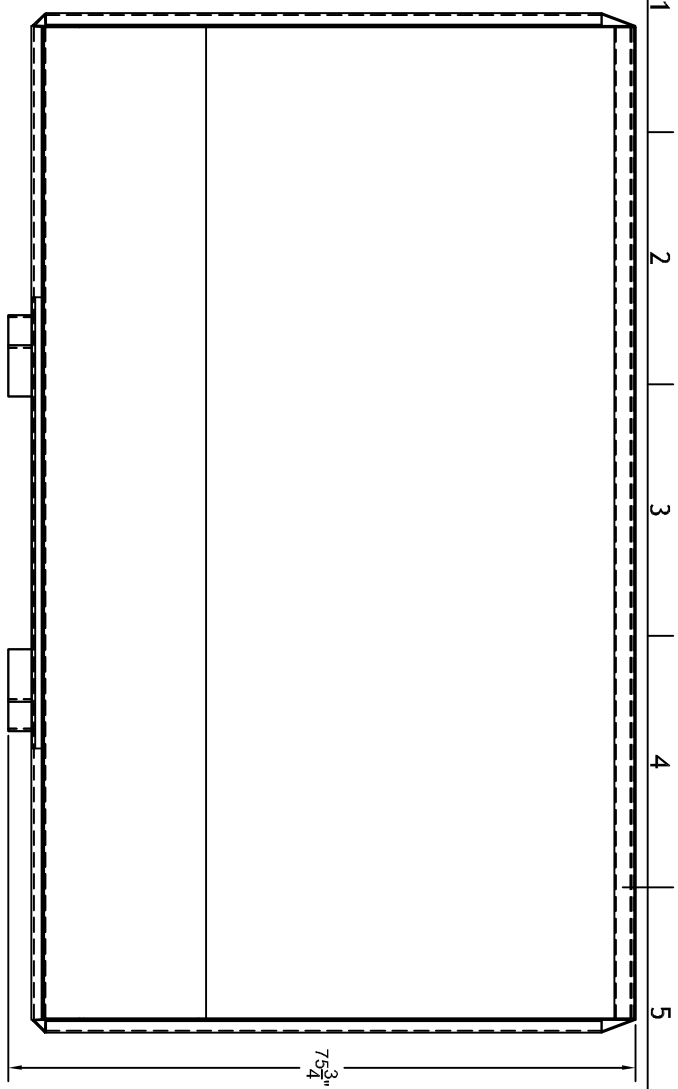

FX: 262-521-5733

Apex 5 Cu. Yd. Heavy Duty Self Dumping Hopper

- **Model: HD500**
- **Capacity: 8,000 lbs**
- **Overall length: 75.75"**
- **Overall height: 47.25"**
- **Overall Width: 123.5"**
- **7 Gauge bucket**
- **¼" steel base**
- **Standard color: Yellow**
- **Fork pocket base**
-