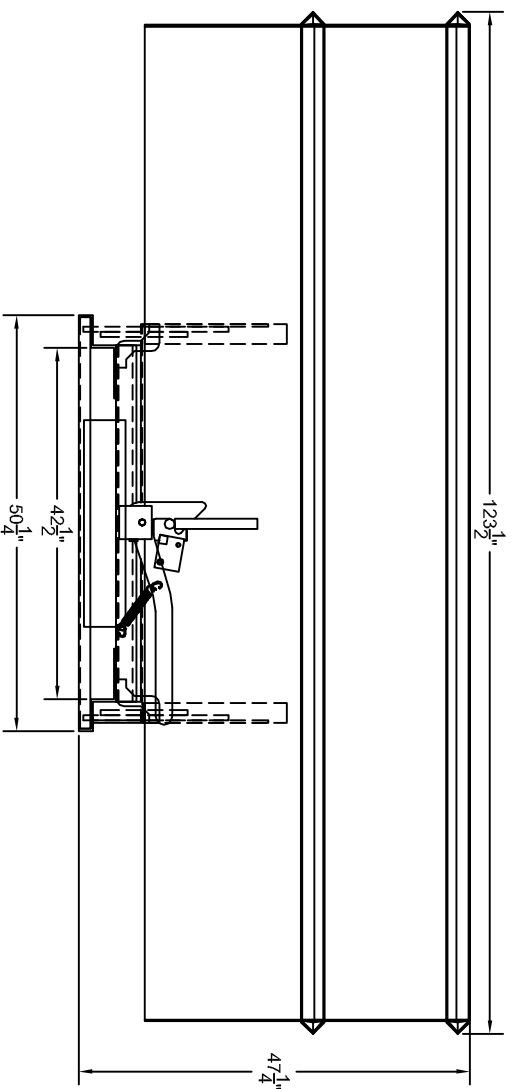

FX: 262-521-5733

Apex 5 Cu. Yd. Heavy Duty Self Dumping Hopper

- **Model: HD500**
- **Capacity: 8,000 lbs**
- **Overall length: 75.75"**
- **Overall height: 47.25"**
- **Overall Width: 123.5"**
- **7 Gauge bucket**
- **¼" steel base**
- **Standard color: Yellow**
- **Fork pocket base**
-