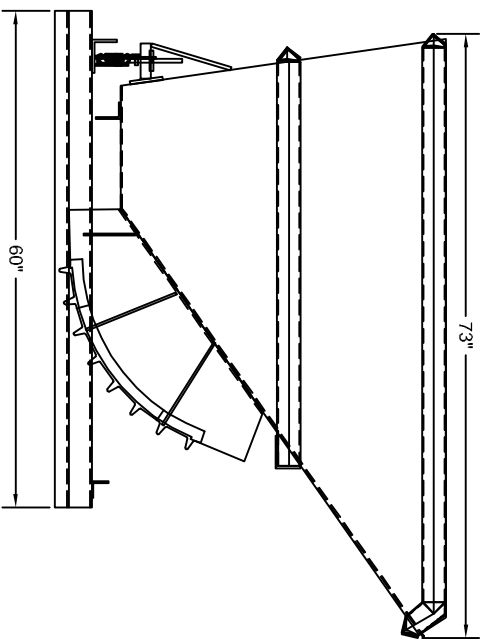

## Apex 4 Cu. Yd. Heavy Duty Self Dumping Hopper

- **Model: HD400**
- **Capacity: 8,000 lbs**
- **Overall length: 75.75"**
- **Overall height: 47.25"**
- **Overall Width: 99.5"**
- **7 Gauge bucket**
- **¼" steel base**
- **Standard color: Yellow**
- **Fork pocket base**