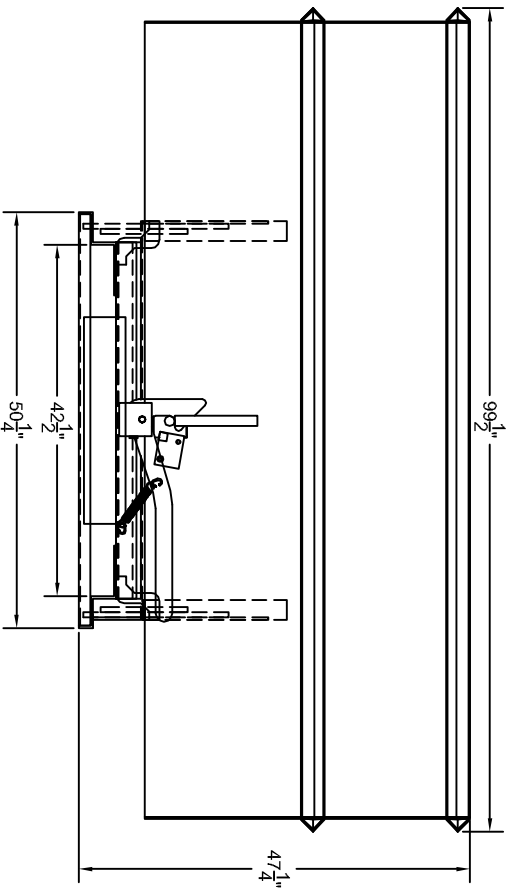

## Apex 4 Cu. Yd. Heavy Duty Self Dumping Hopper

- **Model: HD400**
- **Capacity: 8,000 lbs**
- **Overall length: 75.75"**
- **Overall height: 47.25"**
- **Overall Width: 99.5"**
- **7 Gauge bucket**
- **¼" steel base**
- **Standard color: Yellow**
- **Fork pocket base**