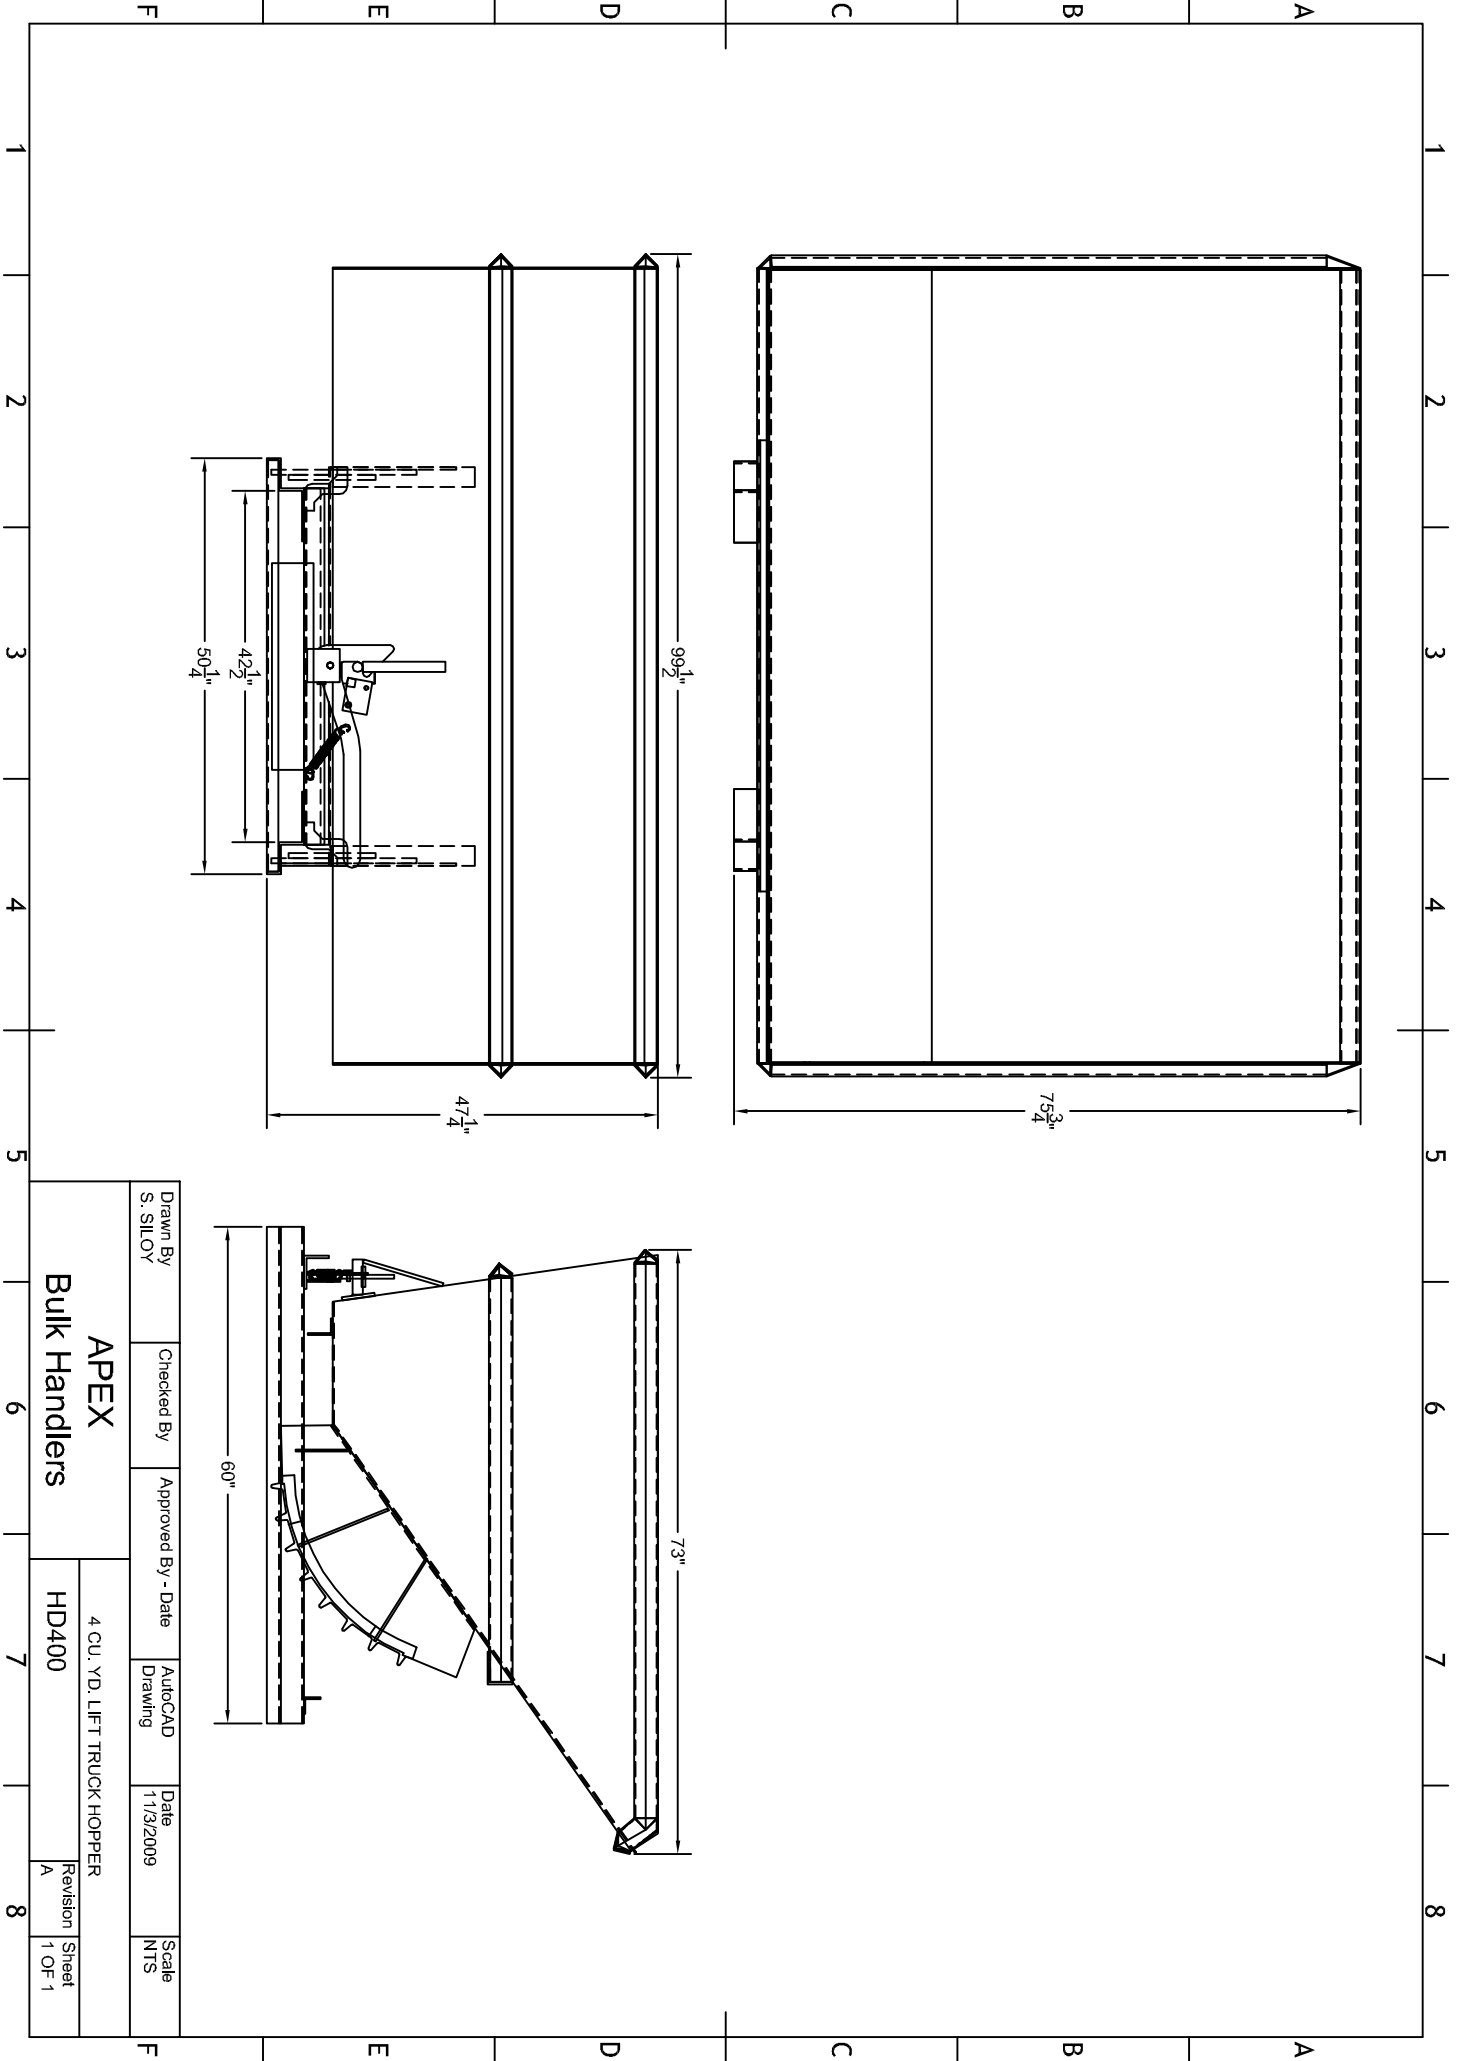

## Apex 4 Cu. Yd. Heavy Duty Self Dumping Hopper

- **Model: HD400**
- **Capacity: 8,000 lbs**
- **Overall length: 75.75"**
- **Overall height: 47.25"**
- **Overall Width: 99.5"**
- **7 Gauge bucket**
- **¼" steel base**
- **Standard color: Yellow**
- **Fork pocket base**