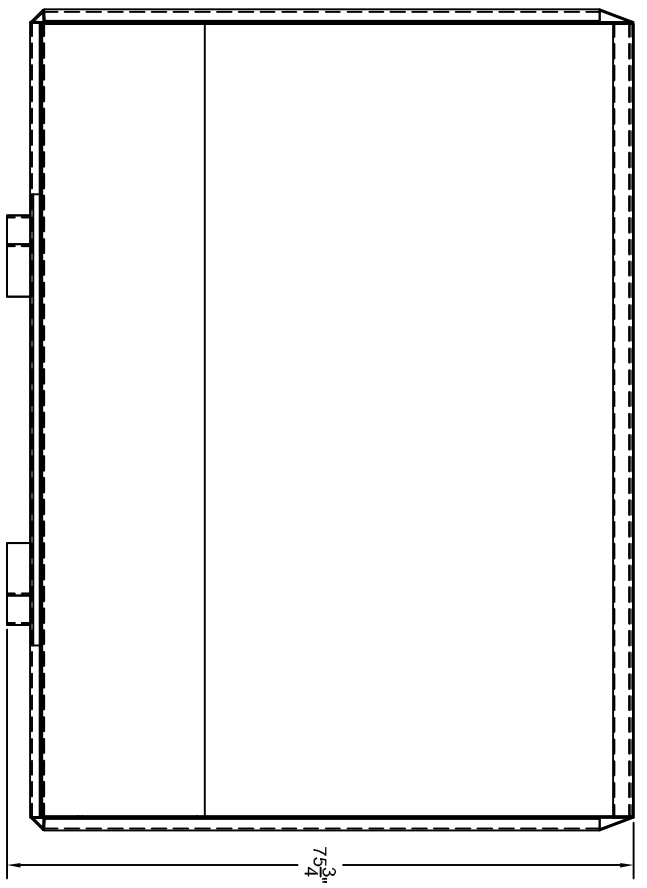

## Apex 4 Cu. Yd. Heavy Duty Self Dumping Hopper

- **Model: HD400**
- **Capacity: 8,000 lbs**
- **Overall length: 75.75"**
- **Overall height: 47.25"**
- **Overall Width: 99.5"**
- **7 Gauge bucket**
- **¼" steel base**
- **Standard color: Yellow**
- **Fork pocket base**