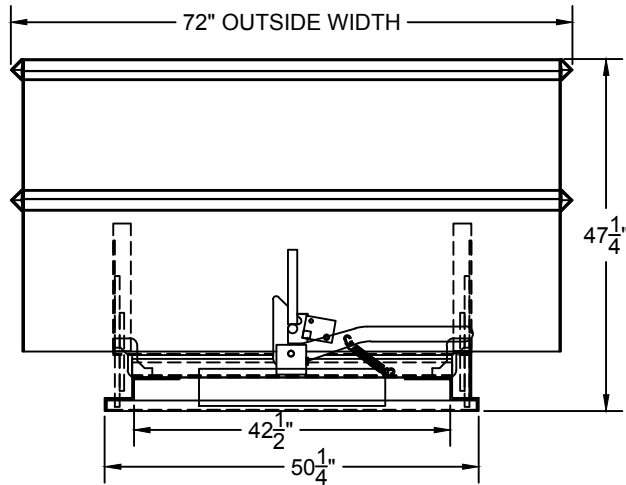

## Apex 3 Cu. Yd. Heavy Duty Self Dumping Hopper

- **Model: HD300**
- **Capacity: 6,000 lbs**
- **Overall length: 75.75"**
- **Overall height: 47.25"**
- **Overall Width: 75.5"**
- **7 Gauge bucket**
- **¼" steel base**
- **Standard color: Yellow**
- **Fork pocket base**

- (1) 7 GAUGE BUCKET
- (2) 2 ROWS 2"x2"x3/16" ANGLES
- (3) 1/4" BASE PLATES WITH ALL STRUCTURAL ANGLES & CHANNELS
- (4) FLAME CUT 1/2" HANDLE & 5/8" ROCKER ASSEMBLIES
- (5) 1" STOP ASSEMBLY

APPROXIMATE WEIGHT 1100 LBS.  
WEIGHT CAPACITY 8000 LBS.