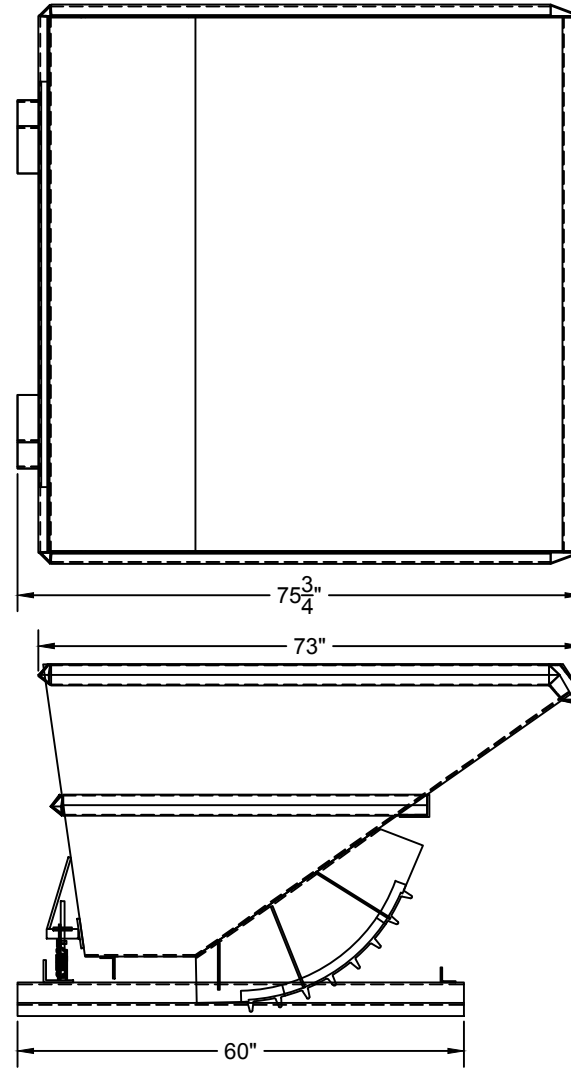

## Apex 3 Cu. Yd. Heavy Duty Self Dumping Hopper

- **Model: HD300**
- **Capacity: 6,000 lbs**
- **Overall length: 75.75"**
- **Overall height: 47.25"**
- **Overall Width: 75.5"**
- **7 Gauge bucket**
- **¼" steel base**
- **Standard color: Yellow**
- **Fork pocket base**

- (1) 7 GAUGE BUCKET
- (2) 2 ROWS 2"x2"x3/16" ANGLES
- (3) 1/4" BASE PLATES WITH ALL STRUCTURAL ANGLES & CHANNELS
- (4) FLAME CUT 1/2" HANDLE & 5/8" ROCKER ASSEMBLIES
- (5) 1" STOP ASSEMBLY

APPROXIMATE WEIGHT 1100 LBS.  
WEIGHT CAPACITY 8000 LBS.