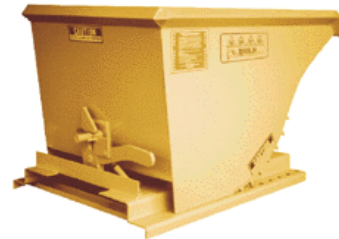

## Apex 3 Cu. Yd. Heavy Duty Self Dumping Hopper

- **Model: HD300**
- **Capacity: 6,000 lbs**
- **Overall length: 75.75"**
- **Overall height: 47.25"**
- **Overall Width: 75.5"**
- **7 Gauge bucket**
- **¼" steel base**
- **Standard color: Yellow**
- **Fork pocket base**

- (1) 7 GAUGE BUCKET
- (2) 2 ROWS 2"x2"x3/16" ANGLES
- (3) 1/4" BASE PLATES WITH ALL STRUCTURAL ANGLES & CHANNELS
- (4) FLAME CUT 1/2" HANDLE & 5/8" ROCKER ASSEMBLIES
- (5) 1" STOP ASSEMBLY

APPROXIMATE WEIGHT 1100 LBS.  
WEIGHT CAPACITY 8000 LBS.