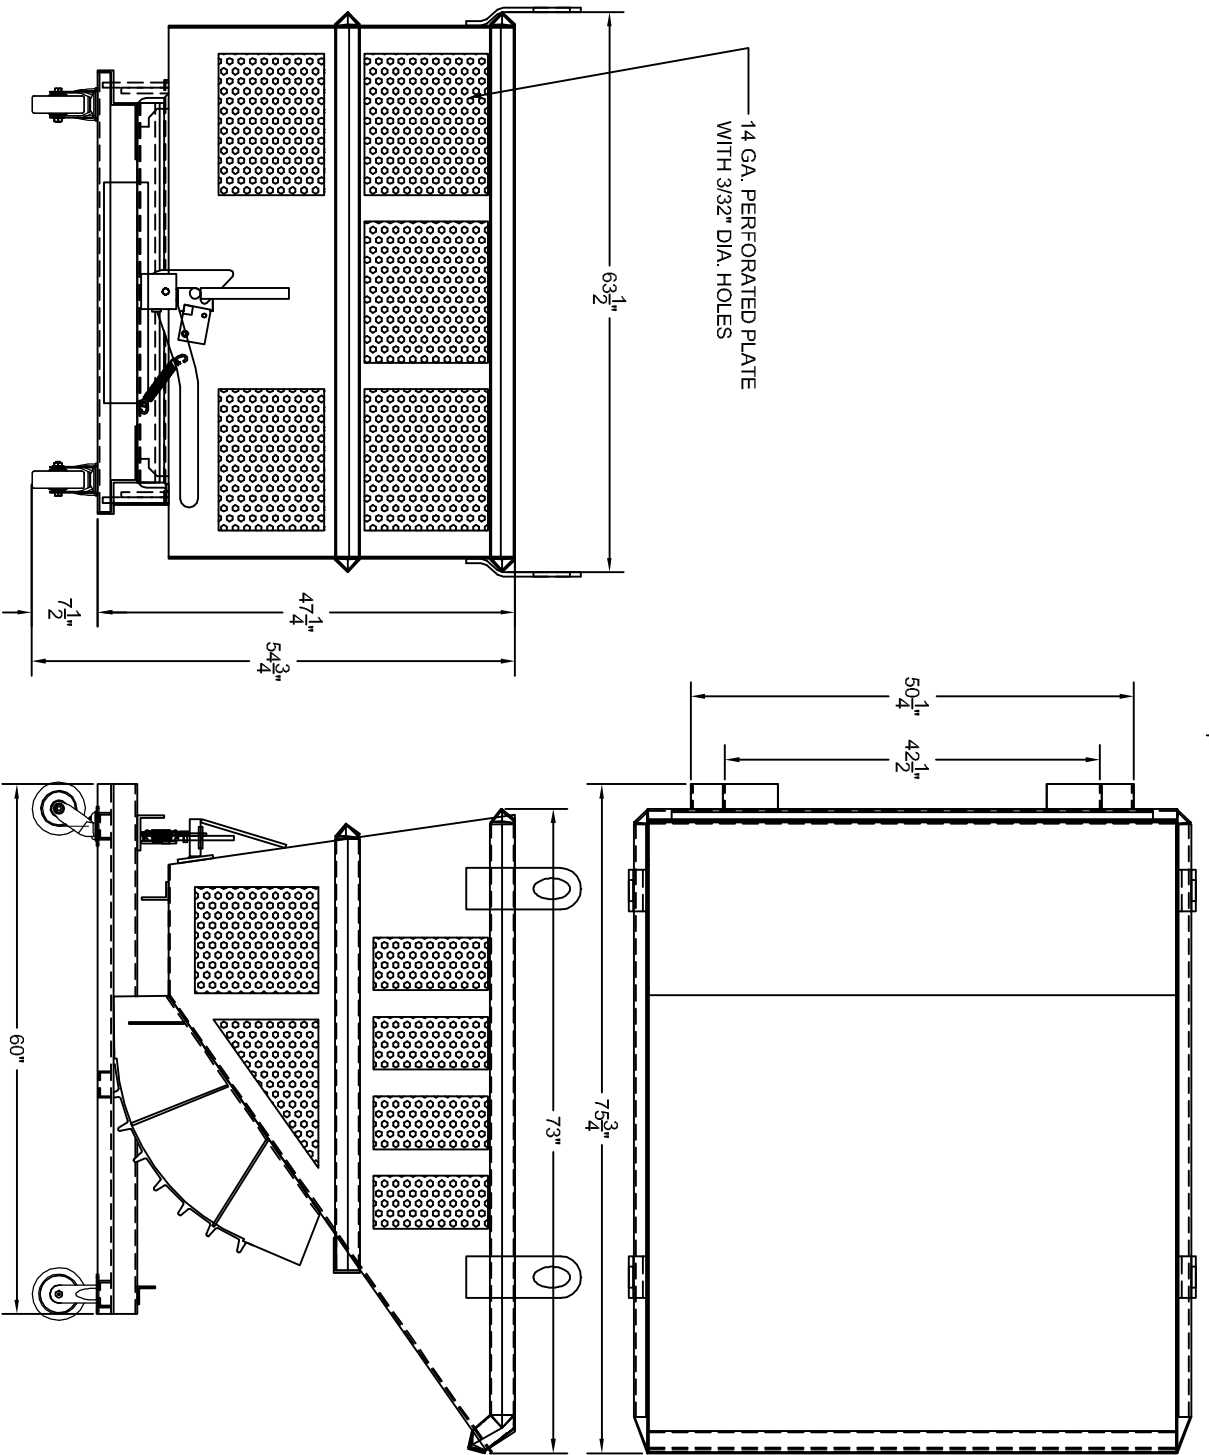

GS-07F-0370U
CCR: 4BFN4
Tax ID: 20-2807145
DUNS: 600809656
Email: Jackie@sodyinc.com

PO Box 866
Brookfield WI 53008
PH: 262-521-5730
FX: 262-521-5733

Apex 2-1/2 Cu. Yd. Heavy Duty Self Dumping Hopper

- **Model: HD250**
- **Capacity: 6,000 lbs**
- **Overall length: 75.75"**
- **Overall height: 47.25"**
- **Overall Width: 63.5"**
- **7 Gauge bucket**
- **1/4" steel base**
- **Standard color: Yellow**
- **Fork pocket base**

Drawn By S. SILOY	Checked By	Approved By - Date	AutocAD Drawing	Date 6/01/2010	Scale NTS
----------------------	------------	--------------------	--------------------	-------------------	--------------

APEX
Bulk Handlers

2-1/2 CU. YD. LIFT TRUCK HOPPER
WITH 6" V-GROOVE CASTERS & LIFTING EYES

HD250/60110

Revision
A

Sheet
1 OF 1