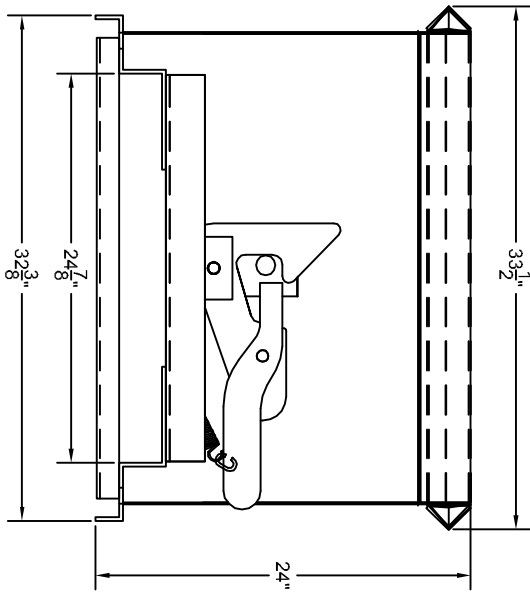

GS-07F-0370U
CCR: 4BFN4
Tax ID: 20-2807145
DUNS: 600809656
Email: Jackie@sodyinc.com

PO Box 866
Brookfield WI 53008
PH: 262-521-5730
FX: 262-521-5733

Apex 1/4 Cu. Yd. Heavy Duty Self Dumping Hopper

- **Model: HD25**
- **Capacity: 4,000 lbs**
- **Overall length: 46.5"**
- **Overall height: 24"**
- **Overall Width: 33.5"**
- **7 Gauge bucket**
- **1/4" steel base**
- **Standard color: Yellow**
- **Fork pocket base**

Drawn By S. SILOY	Checked By	Approved By - Date	AutocAD Drawing	Date 10/26/2009	Scale NTS
APEX					
Bulk Handlers					
1/4 CU. YD. LIFT TRUCK HOPPER					
HD-MD25			Revision B		Sheet 1 OF 1