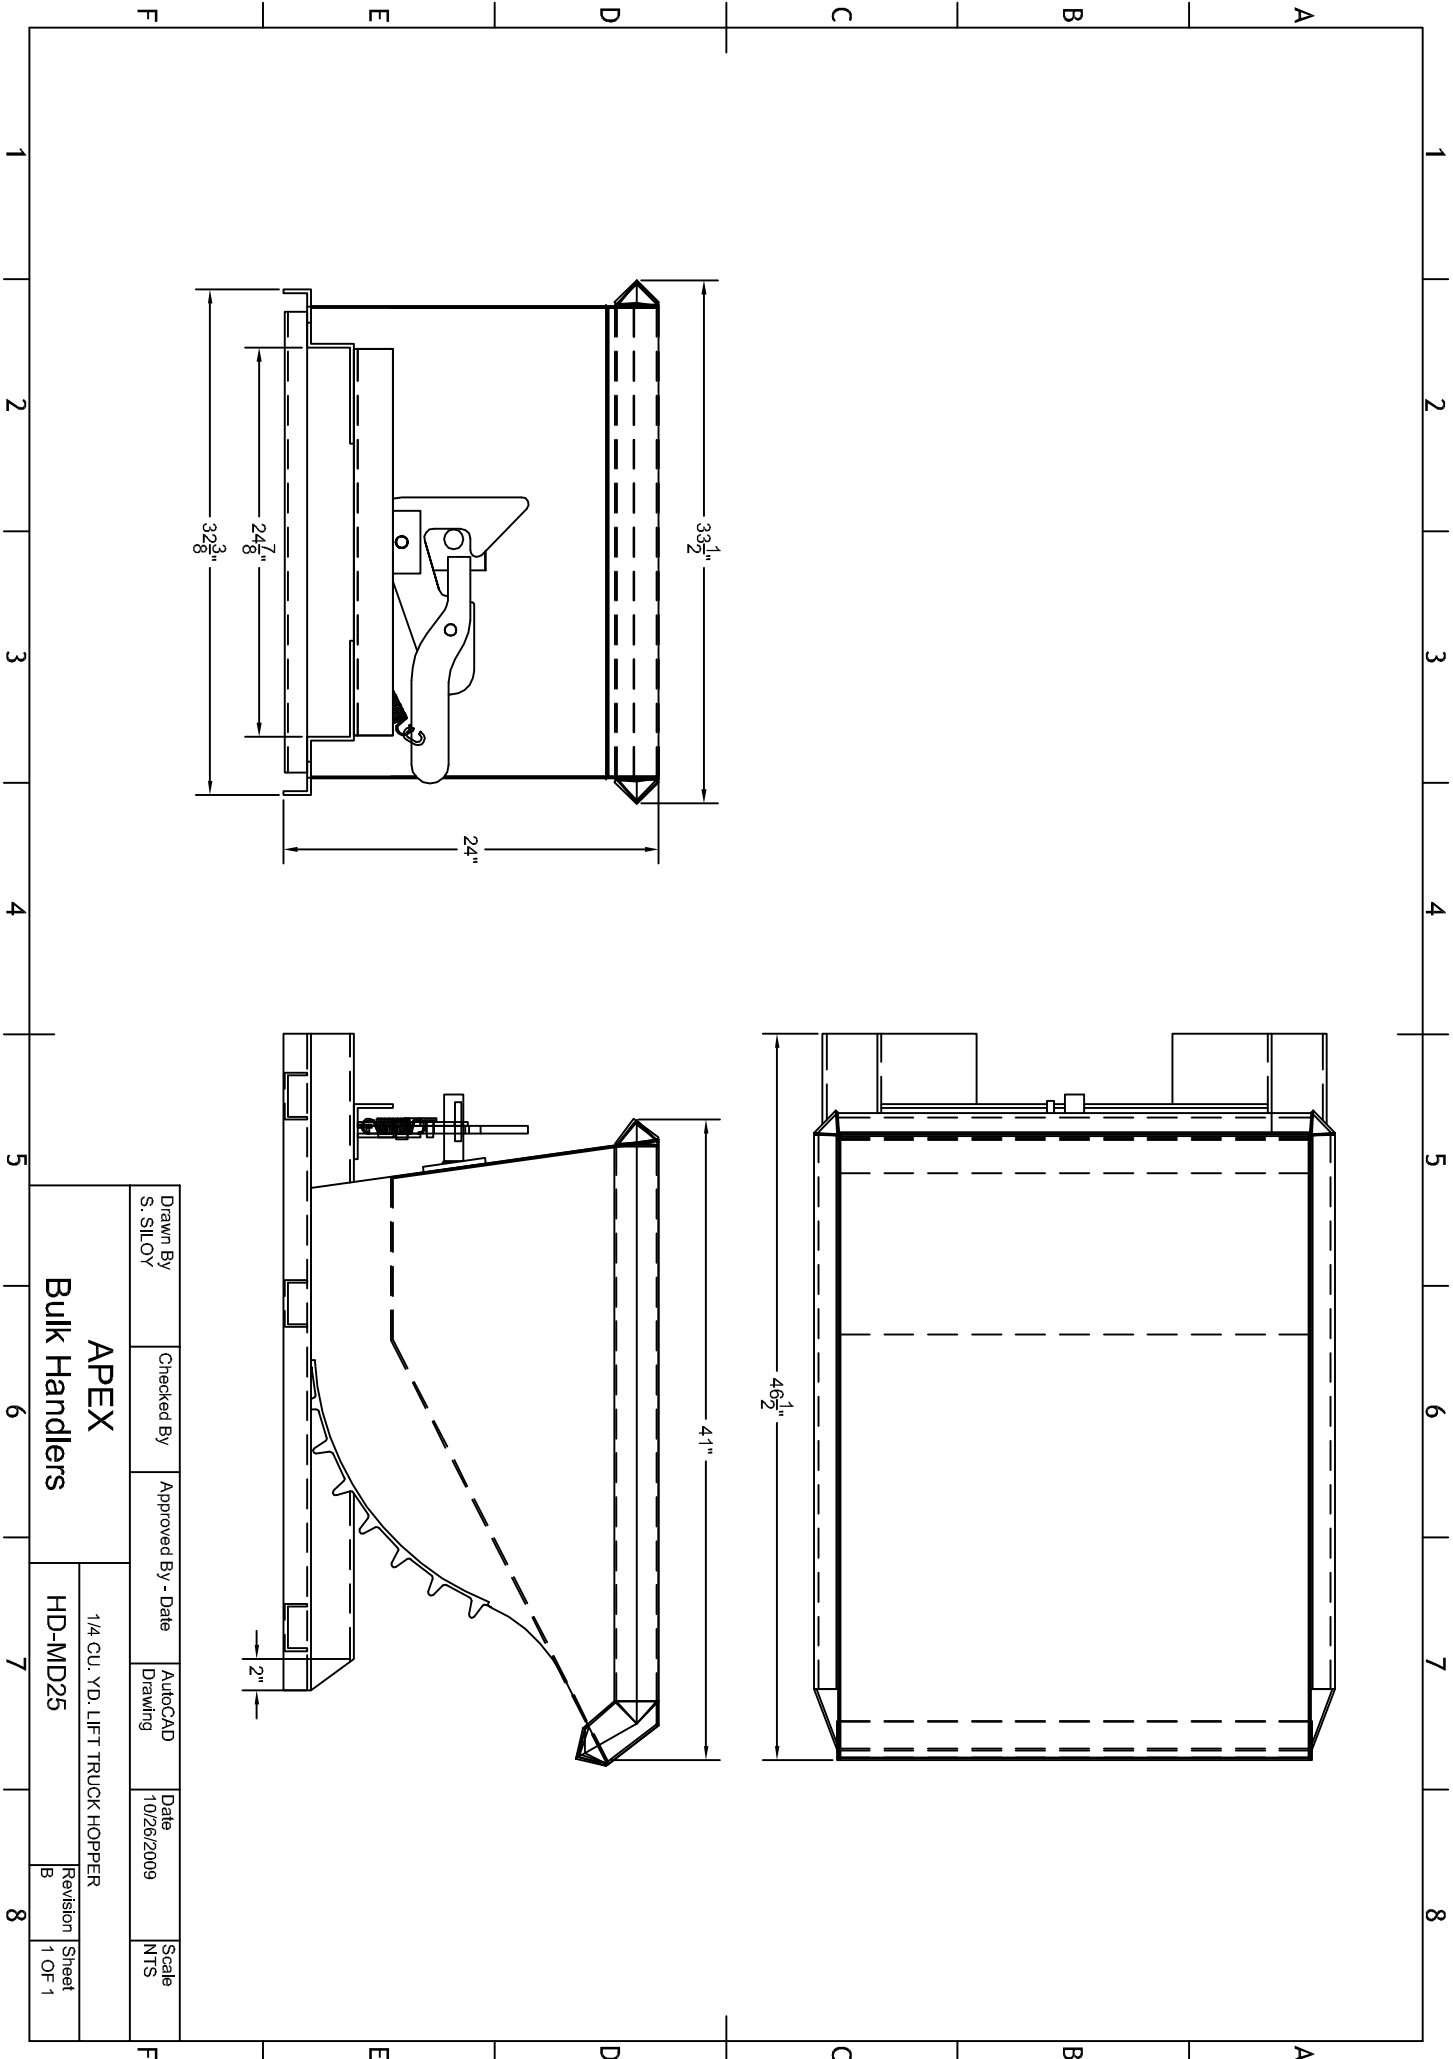

GS-07F-0370U
CCR: 4BFN4
Tax ID: 20-2807145
DUNS: 600809656
Email: Jackie@sodyinc.com

PO Box 866
Brookfield WI 53008
PH: 262-521-5730
FX: 262-521-5733

Apex 1/4 Cu. Yd. Heavy Duty Self Dumping Hopper

- **Model: HD25**
- **Capacity: 4,000 lbs**
- **Overall length: 46.5"**
- **Overall height: 24"**
- **Overall Width: 33.5"**
- **7 Gauge bucket**
- **1/4" steel base**
- **Standard color: Yellow**
- **Fork pocket base**

Drawn By S. SILOY	Checked By	Approved By - Date	AutocAD Drawing	Date 10/26/2009	Scale NTS
APEX					
Bulk Handlers					
1/4 CU. YD. LIFT TRUCK HOPPER					
HD-MD25			Revision B		Sheet 1 OF 1