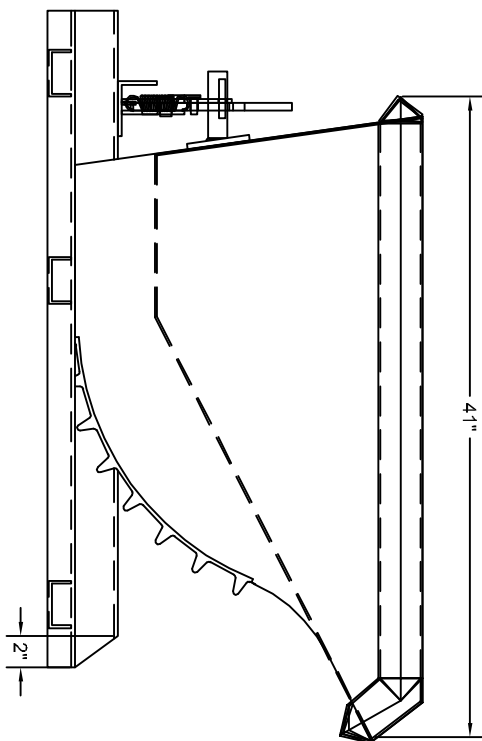

GS-07F-0370U
CCR: 4BFN4
Tax ID: 20-2807145
DUNS: 600809656
Email: Jackie@sodyinc.com

PO Box 866
Brookfield WI 53008
PH: 262-521-5730
FX: 262-521-5733

Apex 1/4 Cu. Yd. Heavy Duty Self Dumping Hopper

- **Model: HD25**
- **Capacity: 4,000 lbs**
- **Overall length: 46.5"**
- **Overall height: 24"**
- **Overall Width: 33.5"**
- **7 Gauge bucket**
- **1/4" steel base**
- **Standard color: Yellow**
- **Fork pocket base**

Drawn By S. SILOY	Checked By	Approved By - Date	AutocAD Drawing	Date 10/26/2009	Scale NTS
APEX					
Bulk Handlers					
1/4 CU. YD. LIFT TRUCK HOPPER					
HD-MD25			Revision B		Sheet 1 OF 1