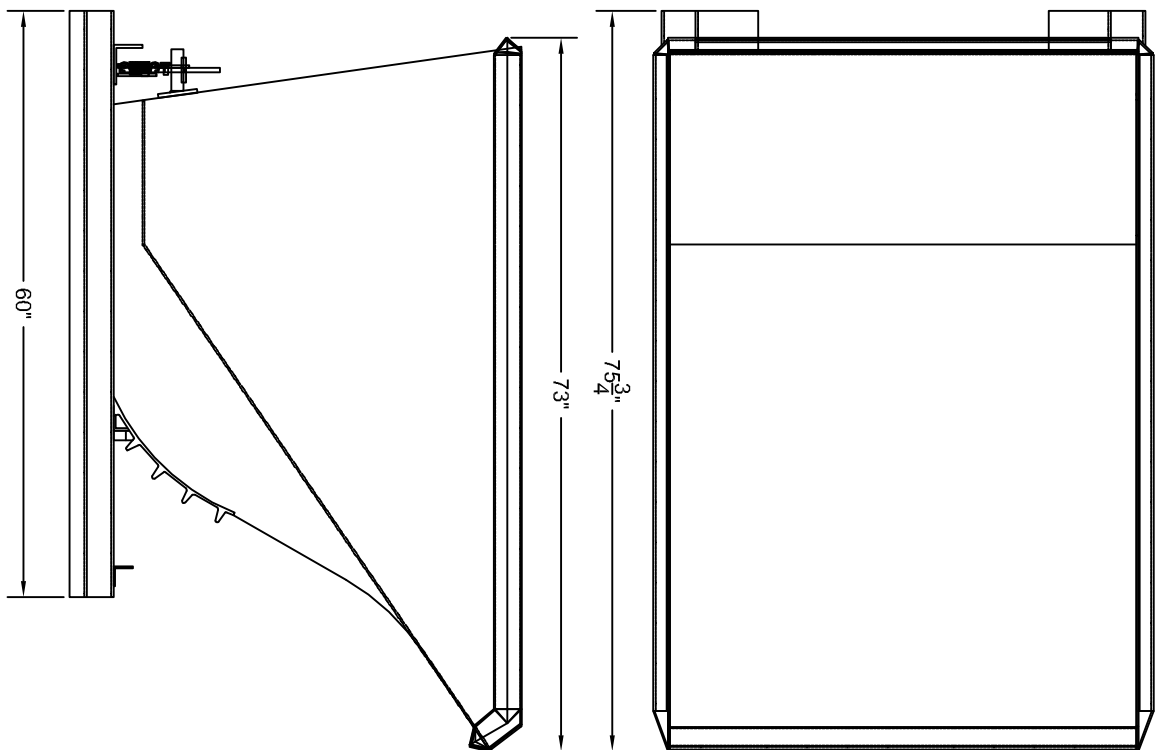

## Apex 2 Cu. Yd. Heavy Duty Self Dumping Hopper

- **Model: HD200**
- **Capacity: 6,000 lbs**
- **Overall length: 75.75"**
- **Overall height: 46.25"**
- **Overall Width: 51.5"**
- **7 Gauge bucket**
- **1/4" steel base**
- **Standard color: Yellow**
- **Fork pocket base**