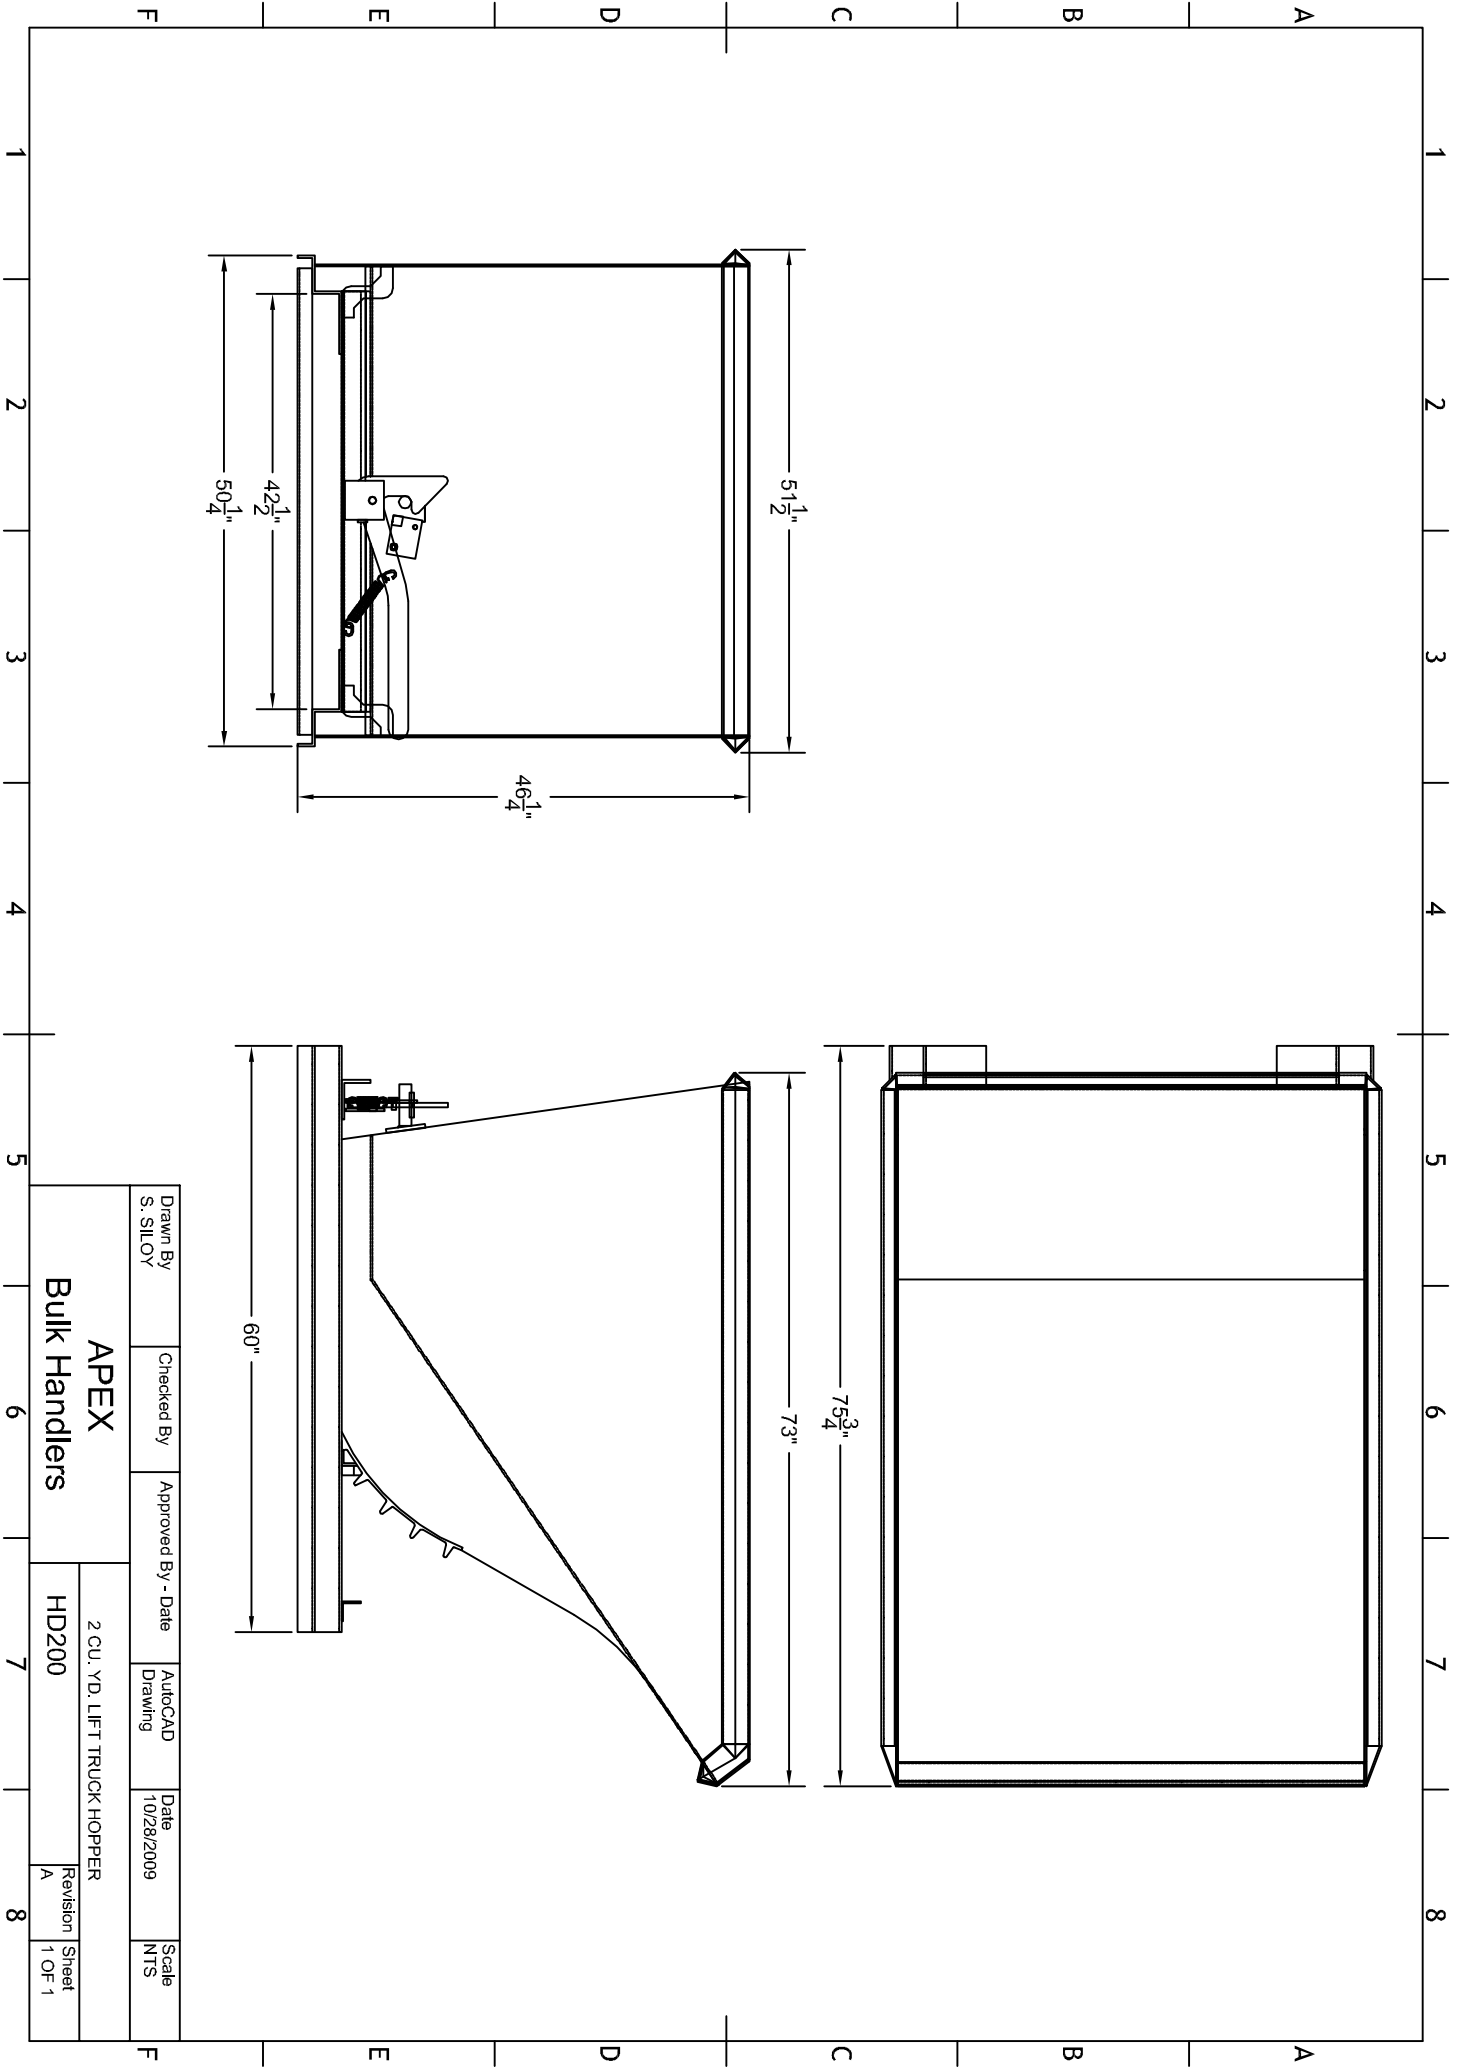

## Apex 2 Cu. Yd. Heavy Duty Self Dumping Hopper

- **Model: HD200**
- **Capacity: 6,000 lbs**
- **Overall length: 75.75"**
- **Overall height: 46.25"**
- **Overall Width: 51.5"**
- **7 Gauge bucket**
- **1/4" steel base**
- **Standard color: Yellow**
- **Fork pocket base**