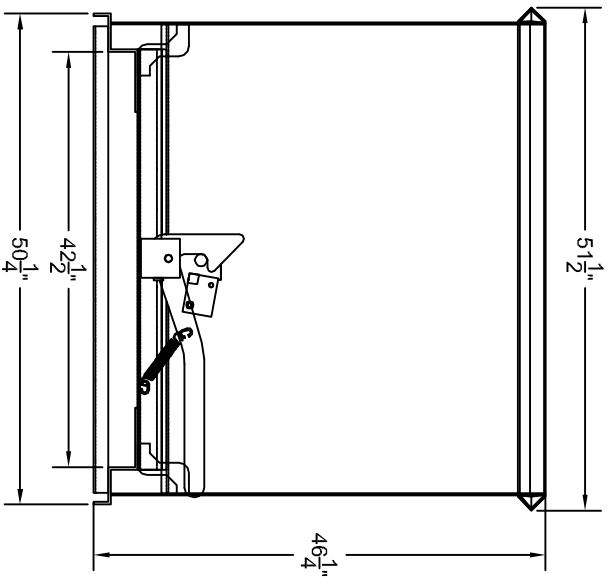

## Apex 2 Cu. Yd. Heavy Duty Self Dumping Hopper

- **Model: HD200**
- **Capacity: 6,000 lbs**
- **Overall length: 75.75"**
- **Overall height: 46.25"**
- **Overall Width: 51.5"**
- **7 Gauge bucket**
- **1/4" steel base**
- **Standard color: Yellow**
- **Fork pocket base**