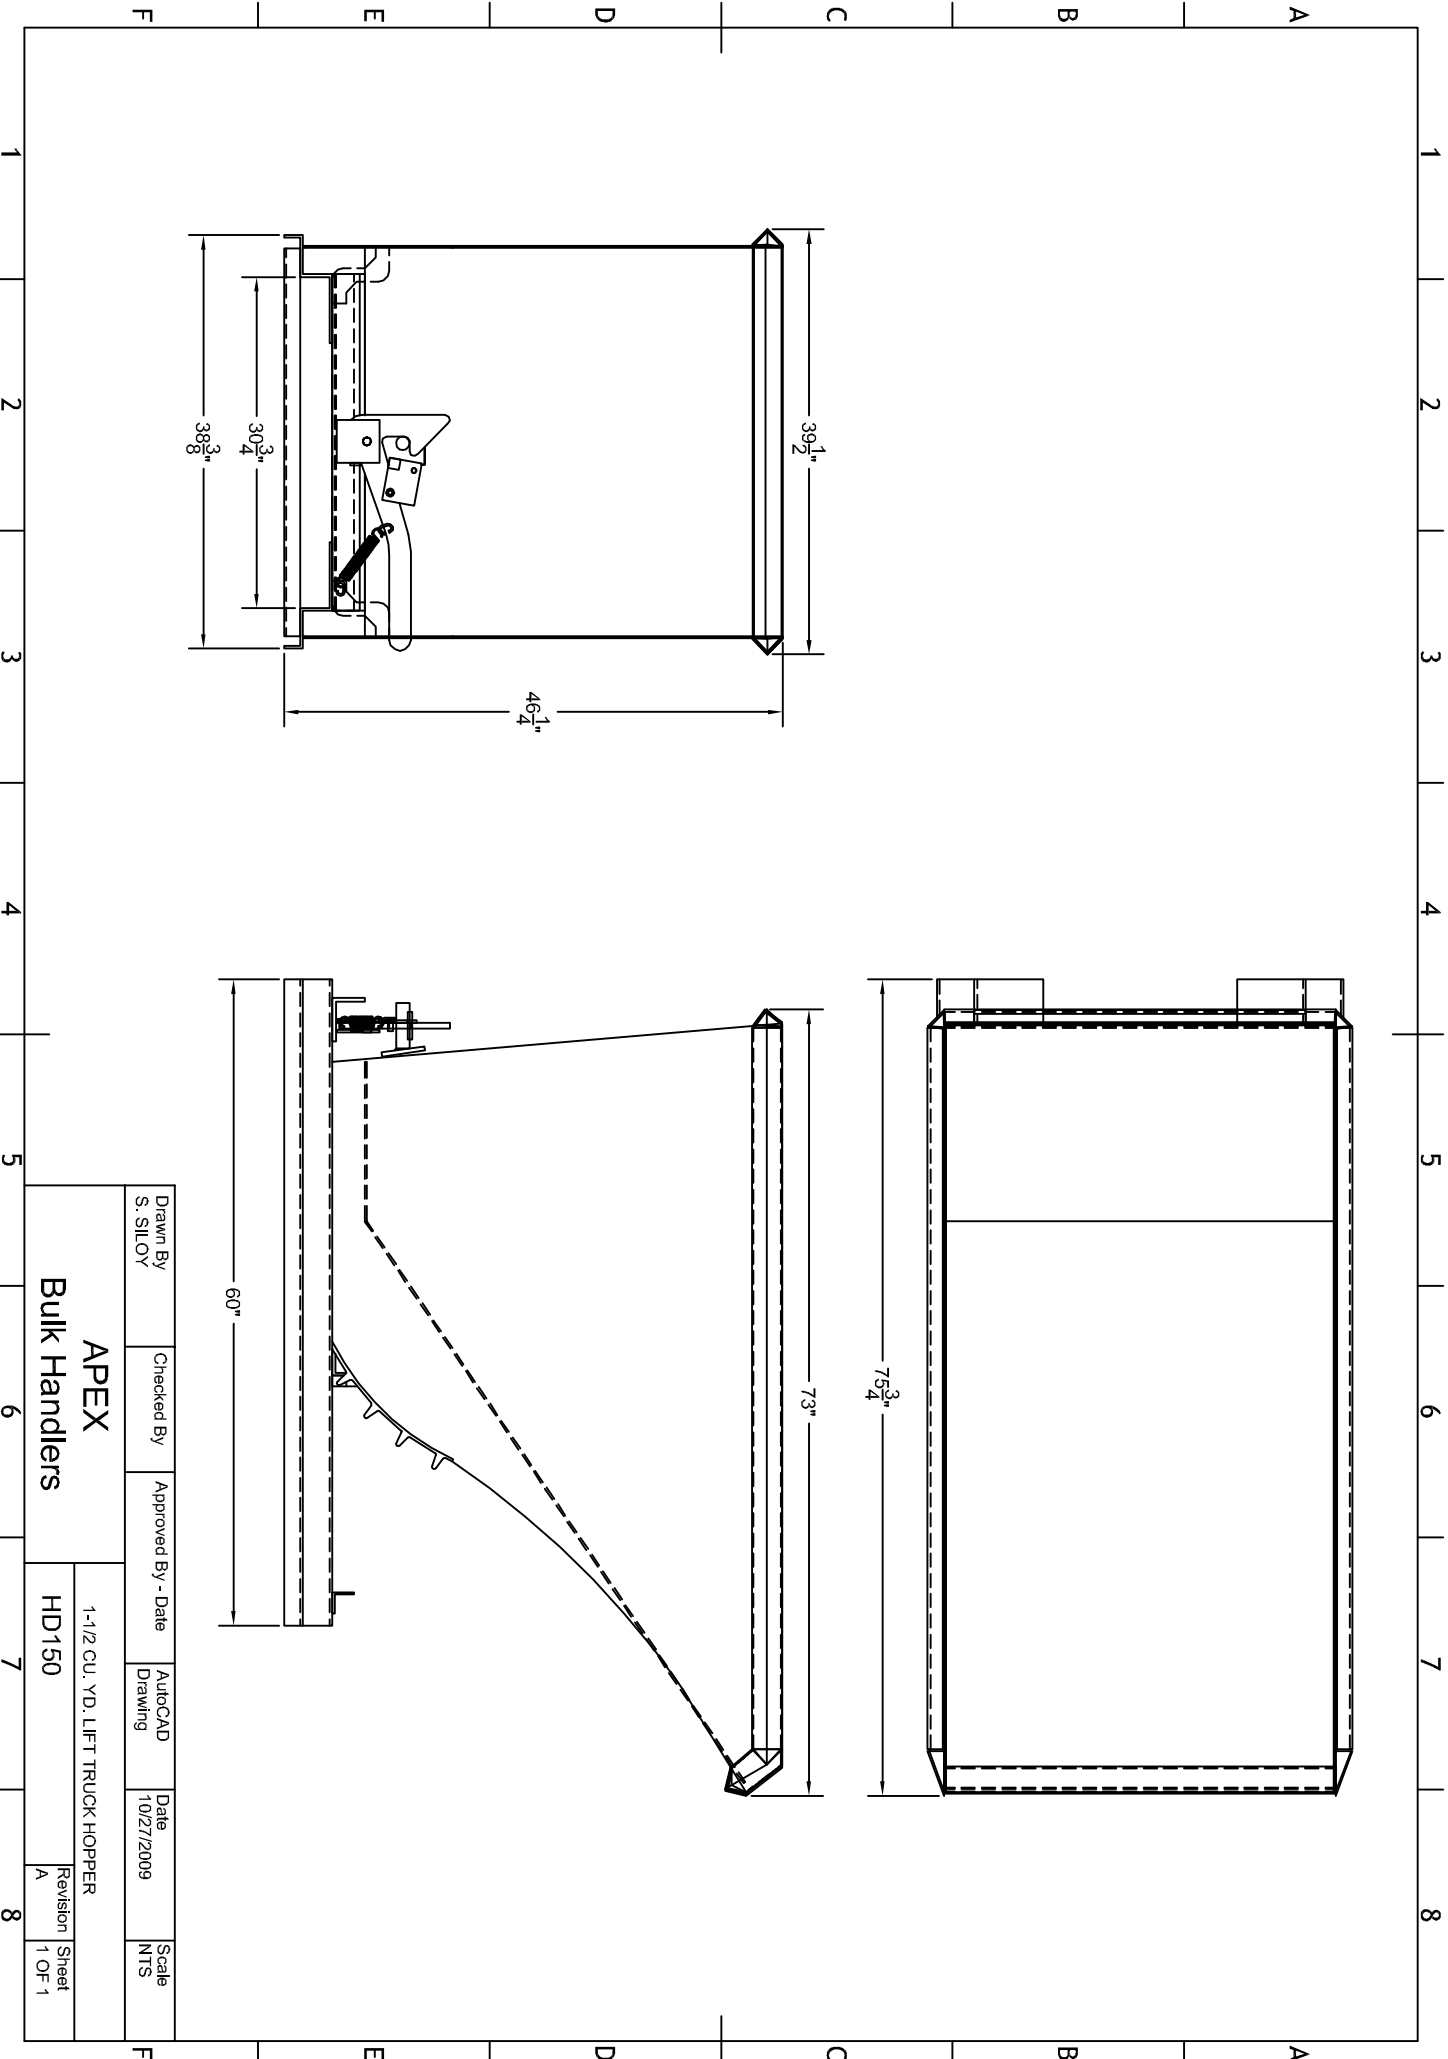

GS-07F-0370U
CCR: 4BFN4
Tax ID: 20-2807145
DUNS: 600809656
Email: Jackie@sodyinc.com

PO Box 866
Brookfield WI 53008
PH: 262-521-5730
FX: 262-521-5733

Apex 1-1/2 Cu. Yd. Heavy Duty Self Dumping Hopper

- **Model: HD150**
- **Capacity: 6,000 lbs**
- **Overall length: 75.75"**
- **Overall height: 46.25"**
- **Overall Width: 39.5"**
- **7 Gauge bucket**
- **¼" steel base**
- **Standard color: Yellow**
- **Fork pocket base**

Drawn By S. SLOY	Checked By	Approved By - Date	AutoCAD Drawing	Date 10/27/2009	Scale NTS
---------------------	------------	--------------------	--------------------	--------------------	--------------