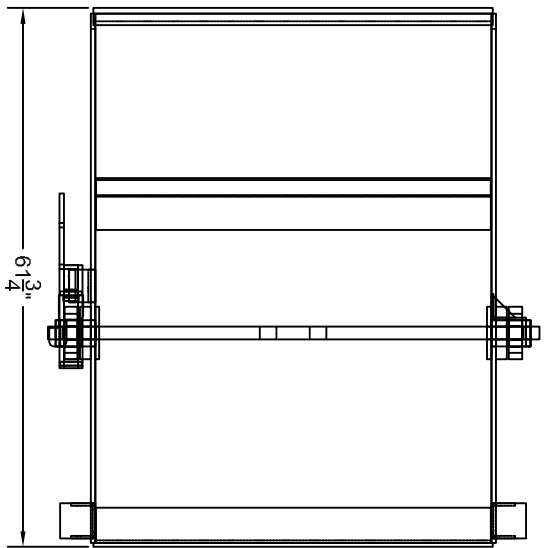

GS-07F-0370U
CCR: 4BFN4
Tax ID: 20-2807145
DUNS: 600809656
Email: Jackie@sodyinc.com

PO Box 866
Brookfield WI 53008
PH: 262-521-5730
FX: 262-521-5733

Apex 1-1/2 Cu. Yd. Crane Dumping Bucket

- **Model: CB150**
- **Capacity: 6,000 lbs**
- **Overall Length: 61-5/8"**
- **Overall Width: 54-3/4"**
- **Overall Height: 55-1/4"**
- **7 Gauge bucket**
- **1/4" steel base**
- **Standard color: Yellow**

Drawn By S. SILOY	Checked By	Approved By - Date	AutoCAD Drawing	Date 11/16/2009	Scale NTS
APEX					
Bulk Handlers					
1-1/2 CUBIC YARD CRANE BUCKET					
CB150/111209					
Revision A			Sheet 1 OF 1		