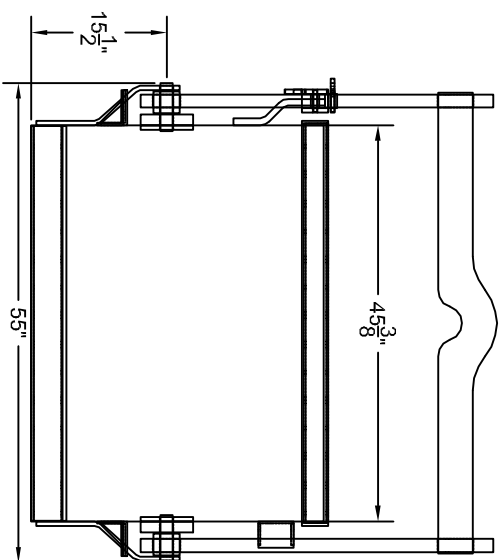

GS-07F-0370U
CCR: 4BFN4
Tax ID: 20-2807145
DUNS: 600809656
Email: Jackie@sodyinc.com

PO Box 866
Brookfield WI 53008
PH: 262-521-5730
FX: 262-521-5733

Apex 1-1/2 Cu. Yd. Crane Dumping Bucket

- **Model: CB150**
- **Capacity: 6,000 lbs**
- **Overall Length: 61-5/8"**
- **Overall Width: 54-3/4"**
- **Overall Height: 55-1/4"**
- **7 Gauge bucket**
- **1/4" steel base**
- **Standard color: Yellow**

Drawn By S. SILOY	Checked By	Approved By - Date	AutoCAD Drawing	Date 11/16/2009	Scale NTS
APEX					
Bulk Handlers					
1-1/2 CUBIC YARD CRANE BUCKET					
CB150/111209					
Revision A			Sheet 1 OF 1		