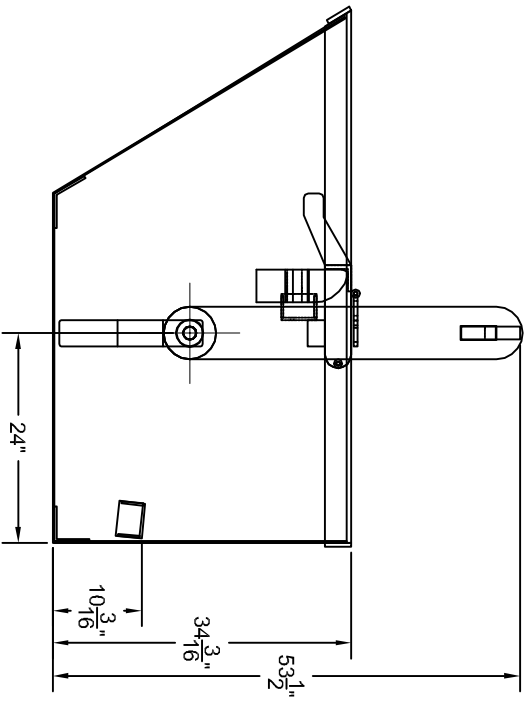

GS-07F-0370U
CCR: 4BFN4
Tax ID: 20-2807145
DUNS: 600809656
Email: Jackie@sodyinc.com

PO Box 866
Brookfield WI 53008
PH: 262-521-5730
FX: 262-521-5733

Apex 1-1/2 Cu. Yd. Crane Dumping Bucket

- **Model: CB150**
- **Capacity: 6,000 lbs**
- **Overall Length: 61-5/8"**
- **Overall Width: 54-3/4"**
- **Overall Height: 55-1/4"**
- **7 Gauge bucket**
- **1/4" steel base**
- **Standard color: Yellow**

Drawn By S. SILOY	Checked By	Approved By - Date	AutoCAD Drawing	Date 11/16/2009	Scale NTS
APEX					
Bulk Handlers					
1-1/2 CUBIC YARD CRANE BUCKET					
CB150/111209					
Revision A			Sheet 1 OF 1		