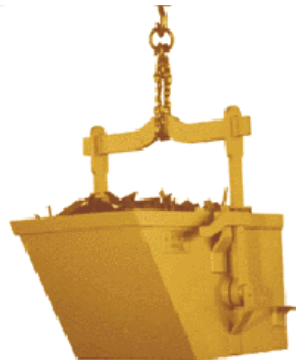

GS-07F-0370U
CCR: 4BFN4
Tax ID: 20-2807145
DUNS: 600809656
Email: Jackie@sodyinc.com

PO Box 866
Brookfield WI 53008
PH: 262-521-5730
FX: 262-521-5733

Apex 1-1/2 Cu. Yd. Crane Dumping Bucket

- **Model: CB150**
- **Capacity: 6,000 lbs**
- **Overall Length: 61-5/8"**
- **Overall Width: 54-3/4"**
- **Overall Height: 55-1/4"**
- **7 Gauge bucket**
- **1/4" steel base**
- **Standard color: Yellow**

Drawn By S. SILOY	Checked By	Approved By - Date	AutoCAD Drawing	Date 11/16/2009	Scale NTS
APEX					
Bulk Handlers					
1-1/2 CUBIC YARD CRANE BUCKET					
CB150/111209					
Revision A			Sheet 1 OF 1		