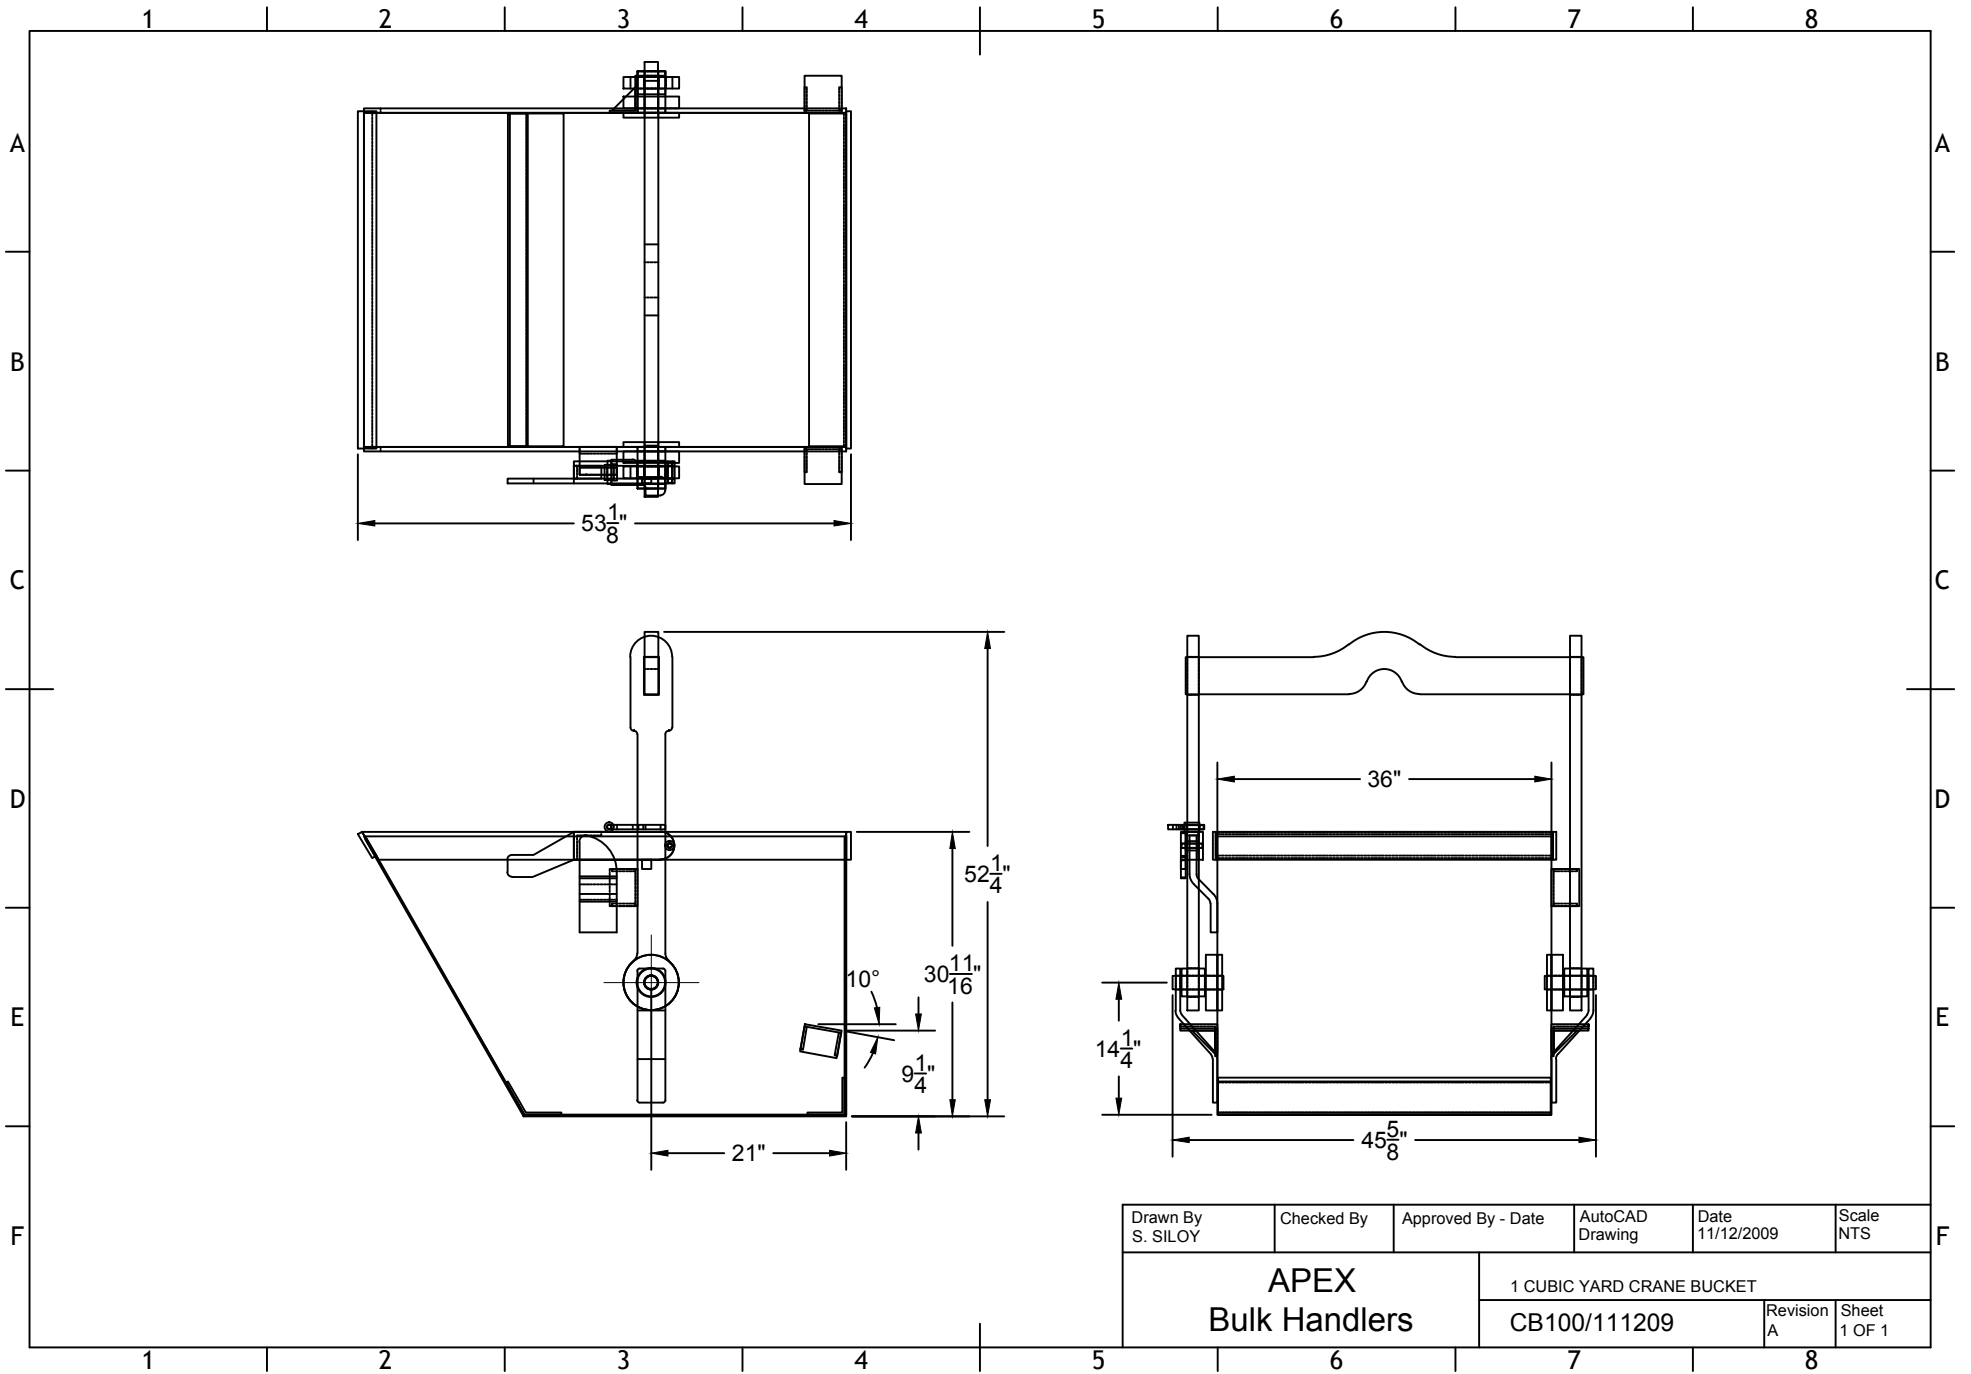

GS-07F-0370U
CCR: 4BFN4
Tax ID: 20-2807145
DUNS: 600809656
Email: Jackie@sodyinc.com

PO Box 866
Brookfield WI 53008
PH: 262-521-5730
FX: 262-521-5733

Apex 1 Cu. Yd. Crane Dumping Bucket

- **Model: CB100**
- **Capacity: 6,000 lbs**
- **Overall Length: 53"**
- **Overall Width: 45-3/8"**
- **Overall Height: 51"**
- **7 Gauge bucket**
- **1/4" steel base**
- **Standard color: Yellow**

Drawn By S. SILOY	Checked By	Approved By - Date	AutoCAD Drawing	Date 11/12/2009	Scale NTS
APEX Bulk Handlers			1 CUBIC YARD CRANE BUCKET		
			CB100/111209		Revision A