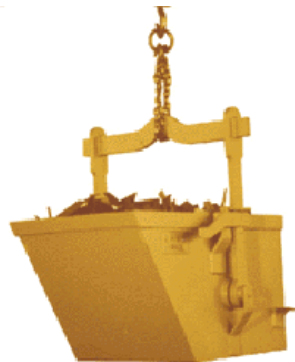

GS-07F-0370U
CCR: 4BFN4
Tax ID: 20-2807145
DUNS: 600809656
Email: Jackie@sodyinc.com

PO Box 866
Brookfield WI 53008
PH: 262-521-5730
FX: 262-521-5733

Apex 1 Cu. Yd. Crane Dumping Bucket

- **Model: CB100**
- **Capacity: 6,000 lbs**
- **Overall Length: 53"**
- **Overall Width: 45-3/8"**
- **Overall Height: 51"**
- **7 Gauge bucket**
- **1/4" steel base**
- **Standard color: Yellow**

Drawn By S. SILOY	Checked By	Approved By - Date	AutoCAD Drawing	Date 11/12/2009	Scale NTS
APEX Bulk Handlers			1 CUBIC YARD CRANE BUCKET		
			CB100/111209		Revision A